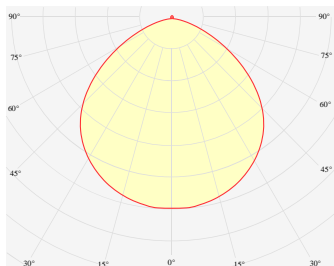

XLINE

xLine A017M IBC AGY EOP / RGB48/Nx G5 07W L1000

TYPE	RGB
COLOR CONSISTENCY	3-Step MacAdam
LUMINOUS FLUX	Luminaire: 64 Lm Light Source: 316 Lm Red:13 Lm Green:42 Lm Blue:9 Lm
EFFICACY	Luminaire: 9 Lm/W
LIFETIME	Light Source: 44 Lm/W L90B10 60.000h

CONTROL	Dimmable
----------------	----------

LUMINAIRE POWER	7.2 W
INPUT VOLTAGE	24V DC

COVER	Opal
HOUSING	Extruded aluminum, Grey
IP CLASS	IP67 ingress protection
OTHER DETAILS	Luminaire segment

DIMENSIONS	Width: 26 mm / 1,02" Height: 25 mm / 0.98" Length: 1004 mm / 3.3'
-------------------	---