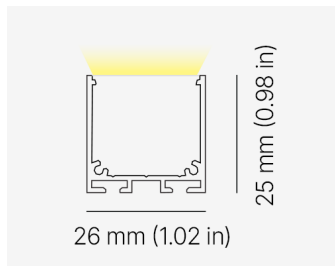

XLINE

xLine A017M IBC AGY EOP / RGB48/Nx G5 07W L1000

TYPE	RGB
COLOR CONSISTENCY	3-Step MacAdam
LUMINOUS FLUX	Luminaire: 64 Lm Light Source: 316 Lm Red:13 Lm Green:42 Lm Blue:9 Lm
EFFICACY	Luminaire: 9 Lm/W
LIFETIME	Light Source: 44 Lm/W L90B10 60.000h

CONTROL	Dimmable
----------------	----------

LUMINAIRE POWER	7.2 W
INPUT VOLTAGE	24V DC

COVER	Opal
HOUSING	Extruded aluminum, Grey
IP CLASS	IP67 ingress protection
OTHER DETAILS	Luminaire segment

DIMENSIONS	Width: 26 mm / 1,02" Height: 25 mm / 0.98" Length: 1004 mm / 3.3'
-------------------	---