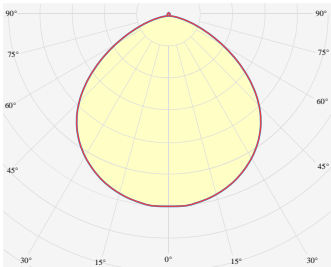

ULA S IP67

UlaS.IP67 AULSO IBC PBK ECL / RGB48/Nx G5 07W L1000

| | |
|--------------------------|--|
| TYPE | RGB |
| COLOR CONSISTENCY | 3-Step MacAdam |
| LUMINOUS FLUX | Luminaire: 201 Lm Light Source: 316 Lm Red:41 Lm Green:132 Lm Blue:27 Lm |
| EFFICACY | Luminaire: 28 Lm/W Light Source: 44 Lm/W |
| LIFETIME | L90B10 60.000h |

| | |
|-------------------|---|
| DIMENSIONS | Width: 16 mm / 0.63" Height: 16 mm / 0.63" Length: 1003 mm / 3.3' |
|-------------------|---|

Possible allowed deviation of optical and electrical values are ±15%. Allowed measurement uncertainty ±7%.
All values in datasheet are for reference only and customers should take these values on their own risk. HOLECTRON reserves the right for changes without prior notice.