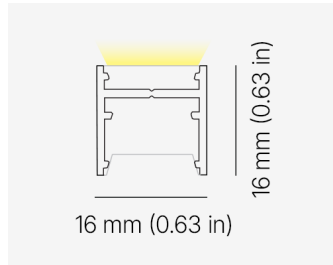

ULA S IP67

UlaS.IP67 AULSO IBC PBK ECL / RGB48/Nx G5 07W L1000

| | |
|--------------------------|--|
| TYPE | RGB |
| COLOR CONSISTENCY | 3-Step MacAdam |
| LUMINOUS FLUX | Luminaire: 201 Lm Light Source: 316 Lm Red:41 Lm Green:132 Lm Blue:27 Lm |
| EFFICACY | Luminaire: 28 Lm/W Light Source: 44 Lm/W |
| LIFETIME | L90B10 60.000h |

| | |
|----------------|----------|
| CONTROL | Dimmable |
|----------------|----------|

| | |
|------------------------|--------|
| LUMINAIRE POWER | 7.2 W |
| INPUT VOLTAGE | 24V DC |

| | |
|----------------------|--------------------------|
| COVER | Clear |
| HOUSING | Extruded aluminum, Black |
| IP CLASS | IP67 ingress protection |
| OTHER DETAILS | Luminaire segment |

| | |
|-------------------|---|
| DIMENSIONS | Width: 16 mm / 0.63" Height: 16 mm / 0.63" Length: 1003 mm / 3.3' |
|-------------------|---|

Possible allowed deviation of optical and electrical values are ±15%. Allowed measurement uncertainty ±7%.
All values in datasheet are for reference only and customers should take these values on their own risk. HOLECTRON reserves the right for changes without prior notice.