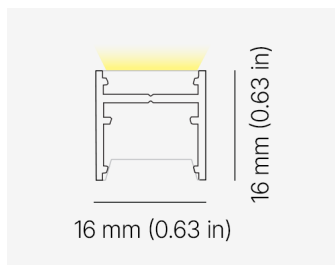

ULA S IP67

UlaS.IP67 AULSO IBC PWE ECL / RGB48/Nx G5 07W L1000

TYPE	RGB
COLOR CONSISTENCY	3-Step MacAdam
LUMINOUS FLUX	Luminaire: 201 Lm Light Source: 316 Lm Red:41 Lm Green:132 Lm Blue:27 Lm
EFFICACY	Luminaire: 28 Lm/W Light Source: 44 Lm/W
LIFETIME	L90B10 60.000h

CONTROL	Dimmable
----------------	----------

LUMINAIRE POWER	7.2 W
INPUT VOLTAGE	24V DC

COVER	Clear
HOUSING	Extruded aluminum, White
IP CLASS	IP67 ingress protection
OTHER DETAILS	Luminaire segment

DIMENSIONS	Width: 16 mm / 0.63" Height: 16 mm / 0.63" Length: 1003 mm / 3.3'
-------------------	---