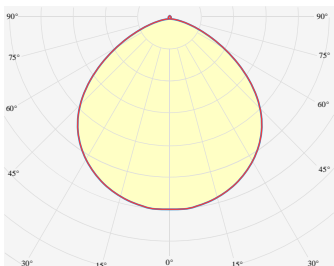

ULA S IP67

UlaS.IP67 AULSO IBC PWE ECL / RGB48/Nx G5 07W L1000

TYPE	RGB
COLOR CONSISTENCY	3-Step MacAdam
LUMINOUS FLUX	Luminaire: 201 Lm Light Source: 316 Lm Red:41 Lm Green:132 Lm Blue:27 Lm
EFFICACY	Luminaire: 28 Lm/W Light Source: 44 Lm/W
LIFETIME	L90B10 60.000h

CONTROL	Dimmable
----------------	----------

LUMINAIRE POWER	7.2 W
INPUT VOLTAGE	24V DC

COVER	Clear
HOUSING	Extruded aluminum, White
IP CLASS	IP67 ingress protection
OTHER DETAILS	Luminaire segment

DIMENSIONS	Width: 16 mm / 0.63" Height: 16 mm / 0.63" Length: 1003 mm / 3.3'
-------------------	---