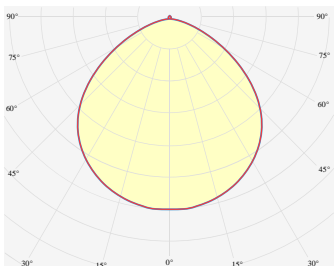

ULA S IP67

UlaS.IP67 AULSO IBC AGY ECL / RGB48/Nx G5 07W L1000

TYPE	RGB
COLOR CONSISTENCY	3-Step MacAdam
LUMINOUS FLUX	Luminaire: 201 Lm Light Source: 316 Lm Red:41 Lm Green:132 Lm Blue:27 Lm
EFFICACY	Luminaire: 28 Lm/W Light Source: 44 Lm/W
LIFETIME	L90B10 60.000h

CONTROL	Dimmable
----------------	----------

LUMINAIRE POWER	7.2 W
INPUT VOLTAGE	24V DC

COVER	Clear
HOUSING	Extruded aluminum, Grey
IP CLASS	IP67 ingress protection
OTHER DETAILS	Luminaire segment

DIMENSIONS	Width: 16 mm / 0.63" Height: 16 mm / 0.63" Length: 1003 mm / 3.3'
-------------------	---