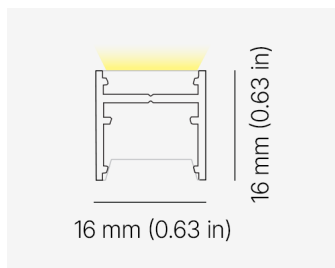

ULA S IP67

UlaS.IP67 AULSO IBC AGY ECL / RGB48/Nx G5 07W L1000

TYPE	RGB
COLOR CONSISTENCY	3-Step MacAdam
LUMINOUS FLUX	Luminaire: 201 Lm Light Source: 316 Lm Red:41 Lm Green:132 Lm Blue:27 Lm
EFFICACY	Luminaire: 28 Lm/W Light Source: 44 Lm/W
LIFETIME	L90B10 60.000h

CONTROL	Dimmable
----------------	----------

LUMINAIRE POWER	7.2 W
INPUT VOLTAGE	24V DC

COVER	Clear
HOUSING	Extruded aluminum, Grey
IP CLASS	IP67 ingress protection
OTHER DETAILS	Luminaire segment

DIMENSIONS	Width: 16 mm / 0.63" Height: 16 mm / 0.63" Length: 1003 mm / 3.3'
-------------------	---