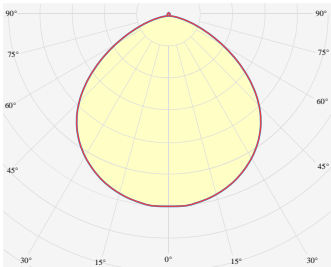

ULA S IP67

UlaS.IP67 AULSO IBC PBK ECL / RGB48/Nx G5 011W L1000

| | |
|--------------------------|--|
| TYPE | RGB |
| COLOR CONSISTENCY | 3-Step MacAdam |
| LUMINOUS FLUX | Luminaire: 306 Lm Light Source: 480 Lm Red:66 Lm Green:195 Lm Blue:44 Lm |
| EFFICACY | Luminaire: 27 Lm/W Light Source: 42 Lm/W |
| LIFETIME | L90B10 60.000h |

| | |
|-------------------|---|
| DIMENSIONS | Width: 16 mm / 0.63" Height: 16 mm / 0.63" Length: 1003 mm / 3.3' |
|-------------------|---|

Possible allowed deviation of optical and electrical values are ±15%. Allowed measurement uncertainty ±7%.
All values in datasheet are for reference only and customers should take these values on their own risk. HOLECTRON reserves the right for changes without prior notice.