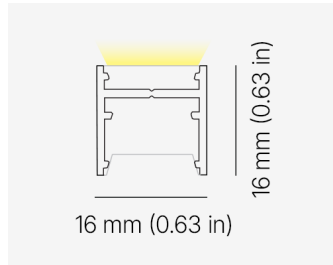

ULA S IP67

UlaS.IP67 AULSO IBC PBK ECL / RGB48/Nx G5 011W L1000

| | |
|--------------------------|--|
| TYPE | RGB |
| COLOR CONSISTENCY | 3-Step MacAdam |
| LUMINOUS FLUX | Luminaire: 306 Lm Light Source: 480 Lm Red:66 Lm Green:195 Lm Blue:44 Lm |
| EFFICACY | Luminaire: 27 Lm/W Light Source: 42 Lm/W |
| LIFETIME | L90B10 60.000h |

| | |
|----------------|----------|
| CONTROL | Dimmable |
|----------------|----------|

| | |
|------------------------|---------|
| LUMINAIRE POWER | 11.52 W |
| INPUT VOLTAGE | 24V DC |

| | |
|----------------------|--------------------------|
| COVER | Clear |
| HOUSING | Extruded aluminum, Black |
| IP CLASS | IP67 ingress protection |
| OTHER DETAILS | Luminaire segment |

| | |
|-------------------|---|
| DIMENSIONS | Width: 16 mm / 0.63" Height: 16 mm / 0.63" Length: 1003 mm / 3.3' |
|-------------------|---|

Possible allowed deviation of optical and electrical values are ±15%. Allowed measurement uncertainty ±7%.
All values in datasheet are for reference only and customers should take these values on their own risk. HOLECTRON reserves the right for changes without prior notice.