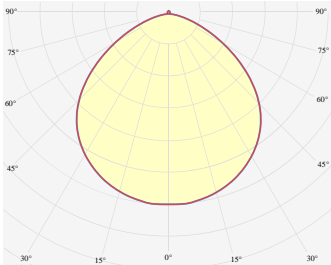

ULA S IP67

UlaS.IP67 AULSO IBC PWE ECL / RGB48/Nx G5 011W L1000

TYPE	RGB
COLOR CONSISTENCY	3-Step MacAdam
LUMINOUS FLUX	Luminaire: 306 Lm Light Source: 480 Lm Red:66 Lm Green:195 Lm Blue:44 Lm
EFFICACY	Luminaire: 27 Lm/W Light Source: 42 Lm/W
LIFETIME	L90B10 60.000h

CONTROL	Dimmable
----------------	----------

LUMINAIRE POWER	11.52 W
INPUT VOLTAGE	24V DC

COVER	Clear
HOUSING	Extruded aluminum, White
IP CLASS	IP67 ingress protection
OTHER DETAILS	Luminaire segment

DIMENSIONS	Width: 16 mm / 0.63" Height: 16 mm / 0.63" Length: 1003 mm / 3.3'
-------------------	---