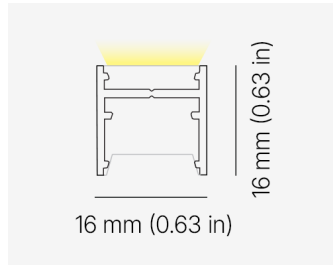

ULA S IP67

UlaS.IP67 AULSO IBC PWE ECL / RGB48/Nx G5 011W L1000

TYPE	RGB
COLOR CONSISTENCY	3-Step MacAdam
LUMINOUS FLUX	Luminaire: 306 Lm Light Source: 480 Lm Red:66 Lm Green:195 Lm Blue:44 Lm
EFFICACY	Luminaire: 27 Lm/W Light Source: 42 Lm/W
LIFETIME	L90B10 60.000h

CONTROL	Dimmable
----------------	----------

LUMINAIRE POWER	11.52 W
INPUT VOLTAGE	24V DC

COVER	Clear
HOUSING	Extruded aluminum, White
IP CLASS	IP67 ingress protection
OTHER DETAILS	Luminaire segment

DIMENSIONS	Width: 16 mm / 0.63" Height: 16 mm / 0.63" Length: 1003 mm / 3.3'
-------------------	---