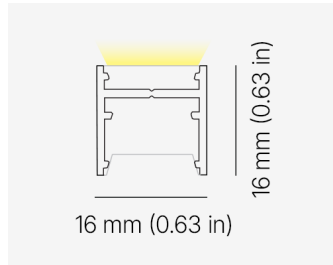

ULA S IP67

UlaS.IP67 AULSO IBC AGY ECL / RGB48/Nx G5 011W L1000

TYPE	RGB
COLOR CONSISTENCY	3-Step MacAdam
LUMINOUS FLUX	Luminaire: 306 Lm Light Source: 480 Lm Red:66 Lm Green:195 Lm Blue:44 Lm
EFFICACY	Luminaire: 27 Lm/W Light Source: 42 Lm/W
LIFETIME	L90B10 60.000h

CONTROL	Dimmable
----------------	----------

LUMINAIRE POWER	11.52 W
INPUT VOLTAGE	24V DC

COVER	Clear
HOUSING	Extruded aluminum, Grey
IP CLASS	IP67 ingress protection
OTHER DETAILS	Luminaire segment

DIMENSIONS	Width: 16 mm / 0.63" Height: 16 mm / 0.63" Length: 1003 mm / 3.3'
-------------------	---