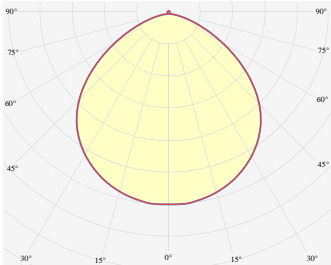

ULA S IP67

UlaS.IP67 AULSO IBC AGY ECL / RGB48/Nx G5 011W L1000

TYPE	RGB
COLOR CONSISTENCY	3-Step MacAdam
LUMINOUS FLUX	Luminaire: 306 Lm Light Source: 480 Lm Red:66 Lm Green:195 Lm Blue:44 Lm
EFFICACY	Luminaire: 27 Lm/W Light Source: 42 Lm/W
LIFETIME	L90B10 60.000h

CONTROL	Dimmable
----------------	----------

LUMINAIRE POWER	11.52 W
INPUT VOLTAGE	24V DC

COVER	Clear
HOUSING	Extruded aluminum, Grey
IP CLASS	IP67 ingress protection
OTHER DETAILS	Luminaire segment

DIMENSIONS	Width: 16 mm / 0.63" Height: 16 mm / 0.63" Length: 1003 mm / 3.3'
-------------------	---