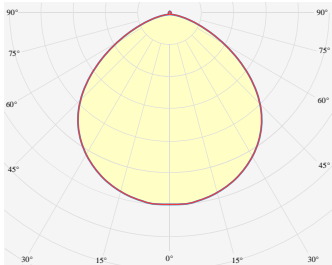

ULA L

UlaL A1112 SBC AGY OPL / RGB48/Nx G5 011W L1000

TYPE	RGB
COLOR CONSISTENCY	3-Step MacAdam
LUMINOUS FLUX	Luminaire: 250 Lm Light Source: 480 Lm Red: 54 Lm Green: 160 Lm Blue: 36 Lm
EFFICACY	Luminaire: 22 Lm/W
LIFETIME	Light Source: 42 Lm/W L90B10 60.000h
CONTROL	Dimmable
LUMINAIRE POWER	11.52 W
INPUT VOLTAGE	24V DC
COVER	Opal
HOUSING	Extruded aluminum, Grey
IP CLASS	IP40 ingress protection
OTHER DETAILS	Start segment
DIMENSIONS	Width: 34 mm / 1.34" Height: 60 mm / 2.36" Length: 1001.5 mm / 3.3'