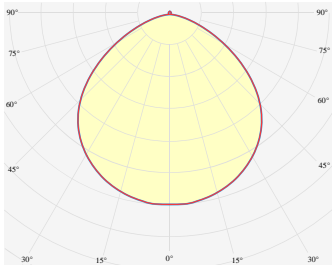

ULA L

ULaL A1112 IBC PWE OPL / RGB48/Nx G5 07W L1000

TYPE	RGB
COLOR CONSISTENCY	3-Step MacAdam
LUMINOUS FLUX	Luminaire: 164 Lm Light Source: 316 Lm Red: 34 Lm Green: 108 Lm Blue: 22 Lm
EFFICACY	Luminaire: 23 Lm/W
LIFETIME	Light Source: 44 Lm/W L90B10 60.000h

CONTROL	Dimmable
----------------	----------

LUMINAIRE POWER	7.2 W
INPUT VOLTAGE	24V DC

COVER	Opal
HOUSING	Extruded aluminum, White
IP CLASS	IP40 ingress protection
OTHER DETAILS	Luminaire segment

DIMENSIONS	Width: 34 mm / 1.34" Height: 60 mm / 2.36" Length: 1003 mm / 3.3'
-------------------	---