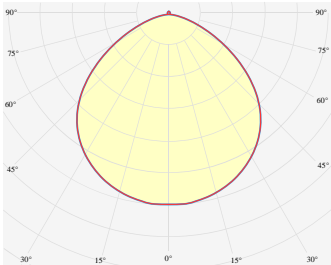

ULA L

ULaL A1112 IBC AGY OPL / RGB48/Nx G5 07W L1000

TYPE	RGB
COLOR CONSISTENCY	3-Step MacAdam
LUMINOUS FLUX	Luminaire: 164 Lm Light Source: 316 Lm Red: 34 Lm Green: 108 Lm Blue: 22 Lm
EFFICACY	Luminaire: 23 Lm/W
LIFETIME	Light Source: 44 Lm/W L90B10 60.000h
CONTROL	Dimmable
LUMINAIRE POWER	7.2 W
INPUT VOLTAGE	24V DC
COVER	Opal
HOUSING	Extruded aluminum, Grey
IP CLASS	IP40 ingress protection
OTHER DETAILS	Luminaire segment
DIMENSIONS	Width: 34 mm / 1.34" Height: 60 mm / 2.36" Length: 1003 mm / 3.3'