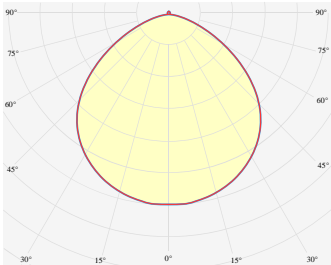

ULA L

ULaL A1112 IBC PBK OPL / RGB48/Nx G5 011W L1000

TYPE	RGB
COLOR CONSISTENCY	3-Step MacAdam
LUMINOUS FLUX	Luminaire: 250 Lm Light Source: 480 Lm Red: 54 Lm Green: 160 Lm Blue: 36 Lm
EFFICACY	Luminaire: 22 Lm/W
LIFETIME	Light Source: 42 Lm/W L90B10 60.000h
CONTROL	Dimmable
LUMINAIRE POWER	11.52 W
INPUT VOLTAGE	24V DC
COVER	Opal
HOUSING	Extruded aluminum, Black
IP CLASS	IP40 ingress protection
OTHER DETAILS	Luminaire segment
DIMENSIONS	Width: 34 mm / 1.34" Height: 60 mm / 2.36" Length: 1003 mm / 3.3'