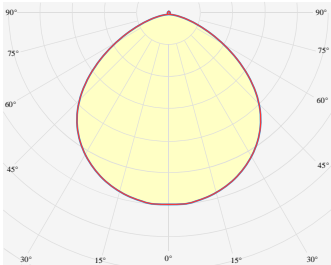

ULA L

UlaL A1112 IBC PWE OPL / RGB48/Nx G5 011W L1000

TYPE	RGB
COLOR CONSISTENCY	3-Step MacAdam
LUMINOUS FLUX	Luminaire: 250 Lm Light Source: 480 Lm Red: 54 Lm Green: 160 Lm Blue: 36 Lm
EFFICACY	Luminaire: 22 Lm/W
LIFETIME	Light Source: 42 Lm/W L90B10 60.000h
CONTROL	Dimmable
LUMINAIRE POWER	11.52 W
INPUT VOLTAGE	24V DC
COVER	Opal
HOUSING	Extruded aluminum, White
IP CLASS	IP40 ingress protection
OTHER DETAILS	Luminaire segment
DIMENSIONS	Width: 34 mm / 1.34" Height: 60 mm / 2.36" Length: 1003 mm / 3.3'