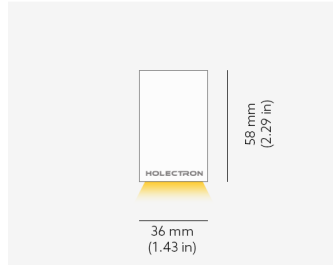

## MINIAX WALL

MiniaX W STA PWE.XXX BBK B000 D050 W16 827 L2520 FO EU / PH

<b>MOUNTING</b>	Wall
<b>TYPE</b>	Start module
<b>CCT</b>	2700K
<b>CRI</b>	CRI 80+
<b>COLOR CONSISTENCY</b>	3-Step MacAdam
<b>LUMINOUS FLUX</b>	Luminaire: 5356 Lm Light Source: 6588 Lm
<b>EFFICACY</b>	Luminaire: 119 Lm/W Light Source: 162 Lm/W
<b>LIFETIME</b>	L90B10 60.000h

<b>CONTROL</b>	no dim
----------------	--------

<b>LUMINAIRE POWER</b>	45.03 W
<b>INPUT VOLTAGE</b>	220-240 VAC 50/60 Hz Integrated driver

<b>LIGHT DIFFUSION</b>	50°
<b>HOUSING</b>	Housing Color: White Baffle Color: Baffle Black
<b>IP CLASS</b>	IP20 ingress protection

<b>DIMENSIONS</b>	Width: 36 mm / 1.43" Height: 58 mm / 2.29" Length: 2524 mm / 8.3'
-------------------	---