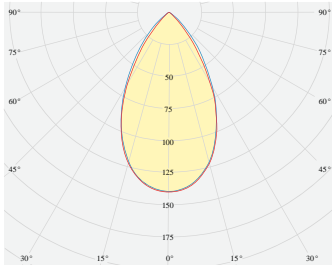

## MINIAX WALL

MiniaX W STA PWE.XXX BBK B000 D050 W16 827 L2520 FO EU / PH

<b>MOUNTING</b>	Wall
<b>TYPE</b>	Start module
<b>CCT</b>	2700K
<b>CRI</b>	CRI 80+
<b>COLOR CONSISTENCY</b>	3-Step MacAdam
<b>LUMINOUS FLUX</b>	Luminaire: 5356 Lm Light Source: 6588 Lm
<b>EFFICACY</b>	Luminaire: 119 Lm/W Light Source: 162 Lm/W
<b>LIFETIME</b>	L90B10 60.000h

<b>DIMENSIONS</b>	Width: 36 mm / 1.43" Height: 58 mm / 2.29" Length: 2524 mm / 8.3'
-------------------	---