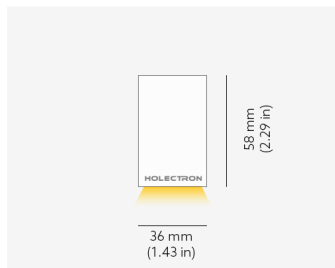

MINIAX WALL

MiniaX W STA PWE.XXX BBK B000 D050 W16 827 L1120 FO EU / PH

MOUNTING	Wall
TYPE	Start module
CCT	2700K
CRI	CRI 80+
COLOR CONSISTENCY	3-Step MacAdam
LUMINOUS FLUX	Luminaire: 2380 Lm Light Source: 2928 Lm
EFFICACY	Luminaire: 113 Lm/W Light Source: 162 Lm/W
LIFETIME	L90B10 60.000h

CONTROL	no dim
----------------	--------

LUMINAIRE POWER	21.03 W
INPUT VOLTAGE	220-240 VAC 50/60 Hz Integrated driver

LIGHT DIFFUSION	50°
HOUSING	Housing Color: White Baffle Color: Baffle Black
IP CLASS	IP20 ingress protection

DIMENSIONS	Width: 36 mm / 1.43" Height: 58 mm / 2.29" Length: 1124 mm / 3.7'
-------------------	---

Possible allowed deviation of optical and electrical values are ±15%. Allowed measurement uncertainty ±7%.
All values in datasheet are for reference only and customers should take these values on their own risk. HOLECTRON reserves the right for changes without prior notice.