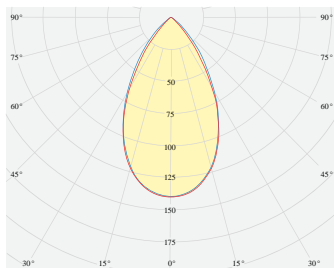

MINIAX WALL

MiniaX W STA PWE.XXX BBK B000 D050 W16 827 L1120 FO EU / PH

MOUNTING	Wall
TYPE	Start module
CCT	2700K
CRI	CRI 80+
COLOR CONSISTENCY	3-Step MacAdam
LUMINOUS FLUX	Luminaire: 2380 Lm Light Source: 2928 Lm
EFFICACY	Luminaire: 113 Lm/W Light Source: 162 Lm/W
LIFETIME	L90B10 60.000h

DIMENSIONS	Width: 36 mm / 1.43" Height: 58 mm / 2.29" Length: 1124 mm / 3.7'
-------------------	---

Possible allowed deviation of optical and electrical values are ±15%. Allowed measurement uncertainty ±7%.
All values in datasheet are for reference only and customers should take these values on their own risk. HOLECTRON reserves the right for changes without prior notice.