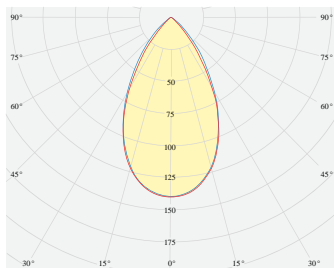

MINIAX RECESSED

MiniaX R IND PWE.PWE BBK B280 D050 W23 835 L1960 DA EU / PH

MOUNTING	Recessed
TYPE	Individual
CCT	3500K
CRI	CRI 80+
COLOR CONSISTENCY	3-Step MacAdam
LUMINOUS FLUX	Luminaire: 3753 Lm Light Source: 4616 Lm
EFFICACY	Luminaire: 130 Lm/W Light Source: 181 Lm/W
LIFETIME	L90B10 60.000h

DIMENSIONS	Width: 49.6 mm / 1.95" Height: 39.1 mm / 1.53" Length: 1978 mm / 6.5'
-------------------	---

Possible allowed deviation of optical and electrical values are ±15%. Allowed measurement uncertainty ±7%.
All values in datasheet are for reference only and customers should take these values on their own risk. HOLECTRON reserves the right for changes without prior notice.