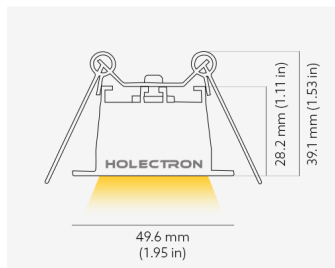

MINIAX RECESSED

MiniaX R IND PWE.PWE BBK B280 D050 W23 835 L1960 DA EU / PH

MOUNTING	Recessed
TYPE	Individual
CCT	3500K
CRI	CRI 80+
COLOR CONSISTENCY	3-Step MacAdam
LUMINOUS FLUX	Luminaire: 3753 Lm Light Source: 4616 Lm
EFFICACY	Luminaire: 130 Lm/W Light Source: 181 Lm/W
LIFETIME	L90B10 60.000h

CONTROL	DALI
----------------	------

LUMINAIRE POWER	28.8 W
INPUT VOLTAGE	220-240 VAC 50/60 Hz External driver included

LIGHT DIFFUSION	50°
HOUSING	Housing Color: White Baffle Color: Baffle Black Blackout Color: White 280 mm
IP CLASS	IP20 ingress protection

DIMENSIONS	Width: 49.6 mm / 1.95" Height: 39.1 mm / 1.53" Length: 1978 mm / 6.5'
-------------------	---

Possible allowed deviation of optical and electrical values are ±15%. Allowed measurement uncertainty ±7%.
All values in datasheet are for reference only and customers should take these values on their own risk. HOLECTRON reserves the right for changes without prior notice.