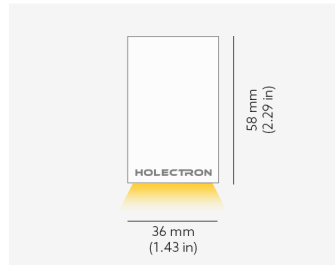

MINIAX MESH SURFACE

MiniaX.Mesh S MID PWE.BBK x.xxx B000 D065C W16 035 L1120 DA
EU / PH

MESH ASSEMBLY IDEAS

MOUNTING	Surface
TYPE	White
CCT	3500K
CRI	CRI 95+
COLOR CONSISTENCY	3-Step MacAdam
LUMINOUS FLUX	Luminaire: 1778 Lm Light Source: 2052 Lm
EFFICACY	Luminaire: 85 Lm/W Light Source: 113 Lm/W
LIFETIME	L90B10 60.000h

CONTROL	DALI
----------------	------

LUMINAIRE POWER	21.03 W
INPUT VOLTAGE	220-240 VAC 50/60 Hz Integrated driver

LIGHT DIFFUSION	65°
HOUSING	Housing Color: White Baffle Color: Baffle Black Blackout Color: No Blackout
IP CLASS	IP20 ingress protection
OTHER DETAILS	Suspension length 2m (6.5') Lead cable 2m (6.5'), transparent

DIMENSIONS	Width: 36 mm / 1.43" Height: 58 mm / 2.29" Length: 1120 mm / 1.12'
-------------------	--