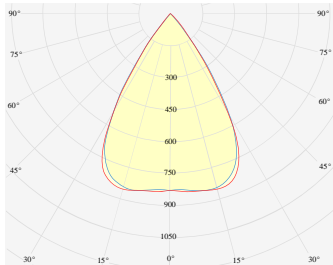

MINIAX MESH SURFACE

MiniaX.Mesh S MID PWE.BBK x.xxx B000 D065C W16 035 L1120 DA
EU / PH

MESH ASSEMBLY IDEAS

MOUNTING	Surface
TYPE	White
CCT	3500K
CRI	CRI 95+
COLOR CONSISTENCY	3-Step MacAdam
LUMINOUS FLUX	Luminaire: 1778 Lm Light Source: 2052 Lm
EFFICACY	Luminaire: 85 Lm/W Light Source: 113 Lm/W
LIFETIME	L90B10 60.000h

CONTROL	DALI
----------------	------

LUMINAIRE POWER	21.03 W
INPUT VOLTAGE	220-240 VAC 50/60 Hz Integrated driver

LIGHT DIFFUSION	65°
HOUSING	Housing Color: White Baffle Color: Baffle Black Blackout Color: No Blackout
IP CLASS	IP20 ingress protection
OTHER DETAILS	Suspension length 2m (6.5') Lead cable 2m (6.5'), transparent

DIMENSIONS	Width: 36 mm / 1.43" Height: 58 mm / 2.29" Length: 1120 mm / 1.12'
-------------------	--