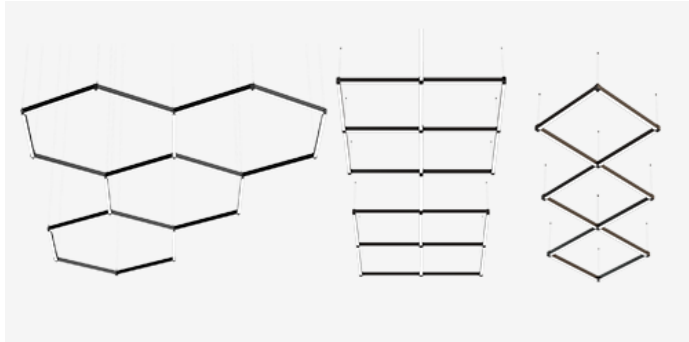

MINIAX MESH SURFACE

MiniaX.Mesh S MID PWE.BBK x.xxx B000 D065C W16 035 L1120 DA
EU / PH

MESH ASSEMBLY IDEAS

MOUNTING	Surface
TYPE	White
CCT	3500K
CRI	CRI 95+
COLOR CONSISTENCY	3-Step MacAdam
LUMINOUS FLUX	Luminaire: 1778 Lm Light Source: 2052 Lm
EFFICACY	Luminaire: 85 Lm/W Light Source: 113 Lm/W
LIFETIME	L90B10 60.000h

CONTROL	DALI
----------------	------

LUMINAIRE POWER	21.03 W
INPUT VOLTAGE	220-240 VAC 50/60 Hz Integrated driver

LIGHT DIFFUSION	65°
HOUSING	Housing Color: White Baffle Color: Baffle Black Blackout Color: No Blackout
IP CLASS	IP20 ingress protection
OTHER DETAILS	Suspension length 2m (6.5') Lead cable 2m (6.5'), transparent

DIMENSIONS	Width: 36 mm / 1.43" Height: 58 mm / 2.29" Length: 1120 mm / 1.12'
-------------------	--