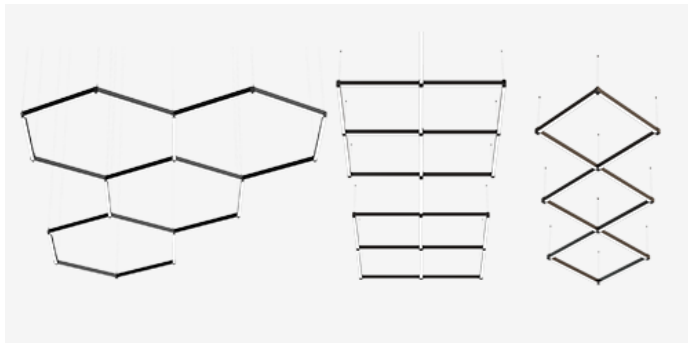

MINIAX MESH SURFACE

MiniaX.Mesh S MID PWE.BBK x.xxx B000 D065C W16 030 L1120 DA
EU / PH

MESH ASSEMBLY IDEAS

MOUNTING	Surface
TYPE	White
CCT	3000K
CRI	CRI 95+
COLOR CONSISTENCY	3-Step MacAdam
LUMINOUS FLUX	Luminaire: 1743 Lm Light Source: 2012 Lm
EFFICACY	Luminaire: 83 Lm/W Light Source: 111 Lm/W
LIFETIME	L90B10 60.000h

CONTROL	DALI
----------------	------

LUMINAIRE POWER	21.03 W
INPUT VOLTAGE	220-240 VAC 50/60 Hz Integrated driver

LIGHT DIFFUSION	65°
HOUSING	Housing Color: White Baffle Color: Baffle Black Blackout Color: No Blackout
IP CLASS	IP20 ingress protection
OTHER DETAILS	Suspension length 2m (6.5') Lead cable 2m (6.5'), transparent

DIMENSIONS	Width: 36 mm / 1.43" Height: 58 mm / 2.29" Length: 1120 mm / 1.12'
-------------------	--

Possible allowed deviation of optical and electrical values are ±15%. Allowed measurement uncertainty ±7%.
All values in datasheet are for reference only and customers should take these values on their own risk. HOLECTRON reserves the right for changes without prior notice.