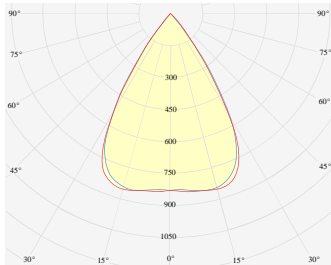

MINIAX MESH SURFACE

MiniaX.Mesh S MID PWE.BBK x.xxx B000 D065C W16 030 L1120 DA
EU / PH

MESH ASSEMBLY IDEAS

MOUNTING	Surface
TYPE	White
CCT	3000K
CRI	CRI 95+
COLOR CONSISTENCY	3-Step MacAdam
LUMINOUS FLUX	Luminaire: 1743 Lm Light Source: 2012 Lm
EFFICACY	Luminaire: 83 Lm/W Light Source: 111 Lm/W
LIFETIME	L90B10 60.000h

CONTROL	DALI
----------------	------

LUMINAIRE POWER	21.03 W
INPUT VOLTAGE	220-240 VAC 50/60 Hz Integrated driver

LIGHT DIFFUSION	65°
HOUSING	Housing Color: White Baffle Color: Baffle Black Blackout Color: No Blackout
IP CLASS	IP20 ingress protection
OTHER DETAILS	Suspension length 2m (6.5') Lead cable 2m (6.5'), transparent

DIMENSIONS	Width: 36 mm / 1.43" Height: 58 mm / 2.29" Length: 1120 mm / 1.12'
-------------------	--

Possible allowed deviation of optical and electrical values are ±15%. Allowed measurement uncertainty ±7%.
All values in datasheet are for reference only and customers should take these values on their own risk. HOLECTRON reserves the right for changes without prior notice.