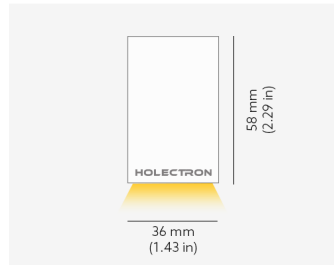

MINIAX MESH SURFACE

MiniaX.Mesh S MID PWE.BBK x.xxx B000 D065C W16 030 L1120 DA
EU / PH

MESH ASSEMBLY IDEAS

MOUNTING	Surface
TYPE	White
CCT	3000K
CRI	CRI 95+
COLOR CONSISTENCY	3-Step MacAdam
LUMINOUS FLUX	Luminaire: 1743 Lm Light Source: 2012 Lm
EFFICACY	Luminaire: 83 Lm/W Light Source: 111 Lm/W
LIFETIME	L90B10 60.000h

CONTROL	DALI
----------------	------

LUMINAIRE POWER	21.03 W
INPUT VOLTAGE	220-240 VAC 50/60 Hz Integrated driver

LIGHT DIFFUSION	65°
HOUSING	Housing Color: White Baffle Color: Baffle Black Blackout Color: No Blackout
IP CLASS	IP20 ingress protection
OTHER DETAILS	Suspension length 2m (6.5') Lead cable 2m (6.5'), transparent

DIMENSIONS	Width: 36 mm / 1.43" Height: 58 mm / 2.29" Length: 1120 mm / 1.12'
-------------------	--

Possible allowed deviation of optical and electrical values are ±15%. Allowed measurement uncertainty ±7%.
All values in datasheet are for reference only and customers should take these values on their own risk. HOLECTRON reserves the right for changes without prior notice.