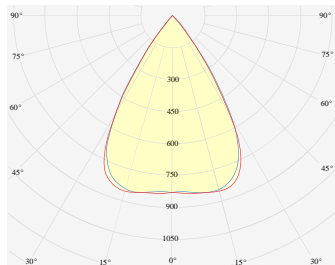

MINIAX MESH PENDANT

MiniaX.Mesh P MID PWE.BBK x.xxx B000 D065C W16 027 L1120 DA
EU / PH

MESH ASSEMBLY IDEAS

MOUNTING	Pendant
TYPE	White
CCT	2700K
CRI	CRI 95+
COLOR CONSISTENCY	3-Step MacAdam
LUMINOUS FLUX	Luminaire: 1705 Lm Light Source: 1968 Lm
EFFICACY	Luminaire: 81 Lm/W Light Source: 94 Lm/W
LIFETIME	L90B10 60.000h

CONTROL	DALI
----------------	------

LUMINAIRE POWER	21.03 W
INPUT VOLTAGE	220-240 VAC 50/60 Hz Integrated driver

LIGHT DIFFUSION	65°
HOUSING	Housing Color: White Baffle Color: Baffle Black Blackout Color: No Blackout
IP CLASS	IP20 ingress protection
OTHER DETAILS	Suspension length 2m (6.5') Lead cable 2m (6.5'), transparent

DIMENSIONS	Width: 36 mm / 1.43" Height: 58 mm / 2.29" Length: 1120 mm / 1.12'
-------------------	--------------------------------------------------------------------------

Possible allowed deviation of optical and electrical values are ±15%. Allowed measurement uncertainty ±7%.
All values in datasheet are for reference only and customers should take these values on their own risk. HOLECTRON reserves the right for changes without prior notice.