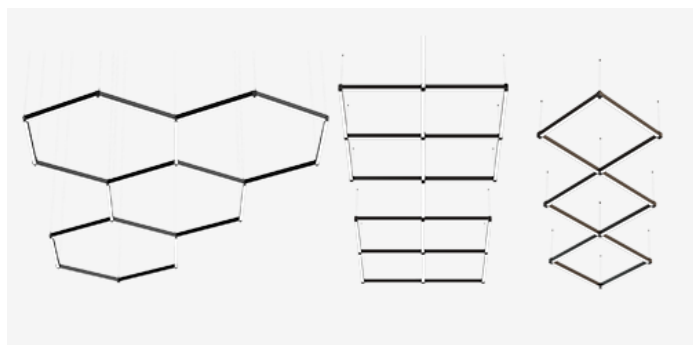

MINIAX MESH PENDANT

MiniaX.Mesh P MID PWE.BBK x.xxx B000 D065C W16 027 L1120 DA
EU / PH

MESH ASSEMBLY IDEAS

MOUNTING	Pendant
TYPE	White
CCT	2700K
CRI	CRI 95+
COLOR CONSISTENCY	3-Step MacAdam
LUMINOUS FLUX	Luminaire: 1705 Lm Light Source: 1968 Lm
EFFICACY	Luminaire: 81 Lm/W Light Source: 94 Lm/W
LIFETIME	L90B10 60.000h

CONTROL	DALI
----------------	------

LUMINAIRE POWER	21.03 W
INPUT VOLTAGE	220-240 VAC 50/60 Hz Integrated driver

LIGHT DIFFUSION	65°
HOUSING	Housing Color: White Baffle Color: Baffle Black Blackout Color: No Blackout
IP CLASS	IP20 ingress protection
OTHER DETAILS	Suspension length 2m (6.5') Lead cable 2m (6.5'), transparent

DIMENSIONS	Width: 36 mm / 1.43" Height: 58 mm / 2.29" Length: 1120 mm / 1.12'
-------------------	--------------------------------------------------------------------------

Possible allowed deviation of optical and electrical values are ±15%. Allowed measurement uncertainty ±7%.
All values in datasheet are for reference only and customers should take these values on their own risk. HOLECTRON reserves the right for changes without prior notice.