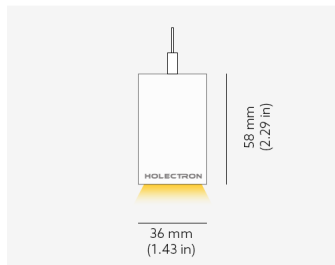

MINIAX MESH PENDANT

MiniaX.Mesh P MID PWE.BBK x.xxx B000 D065C W16 027 L1120 DA
EU / PH

MESH ASSEMBLY IDEAS

MOUNTING	Pendant
TYPE	White
CCT	2700K
CRI	CRI 95+
COLOR CONSISTENCY	3-Step MacAdam
LUMINOUS FLUX	Luminaire: 1705 Lm Light Source: 1968 Lm
EFFICACY	Luminaire: 81 Lm/W Light Source: 94 Lm/W
LIFETIME	L90B10 60.000h

CONTROL	DALI
----------------	------

LUMINAIRE POWER	21.03 W
INPUT VOLTAGE	220-240 VAC 50/60 Hz Integrated driver

LIGHT DIFFUSION	65°
HOUSING	Housing Color: White Baffle Color: Baffle Black Blackout Color: No Blackout
IP CLASS	IP20 ingress protection
OTHER DETAILS	Suspension length 2m (6.5') Lead cable 2m (6.5'), transparent

DIMENSIONS	Width: 36 mm / 1.43" Height: 58 mm / 2.29" Length: 1120 mm / 1.12'
-------------------	--------------------------------------------------------------------------

Possible allowed deviation of optical and electrical values are ±15%. Allowed measurement uncertainty ±7%.
All values in datasheet are for reference only and customers should take these values on their own risk. HOLECTRON reserves the right for changes without prior notice.