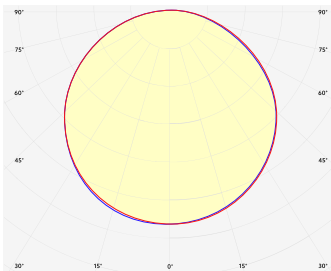

TW56/NX D5 09W 827/865

Tunable white LED strips

LIGHT TYPE	Tunable white
LEDs/M	56 LEDs/m
CCT	Warm: 2700K Cold: 6500K
CRI	Warm: 80+ Cold: 80+
COLOR CONSISTENCY	3-Step MacAdam
PHOTOMETRIC	120° beam angle
LUMINOUS FLUX	1340 Lm/m (408 Lm/ft)
EFFICACY	140 Lm/W
LIFETIME	L70B50 50.000 h

CONTROL	Dimmable
----------------	----------

VOLTAGE	24 VDC
WATTAGE	9.6 W/m 2.93 W/ft

CUTTING STEP	125 mm (4.92")
MAX RUN	6.5 m (21')
PACKING	10 m, 50 m or customized length per reel
DIMENSIONS	Width: 8 mm Height: 1.58 mm (0.06")