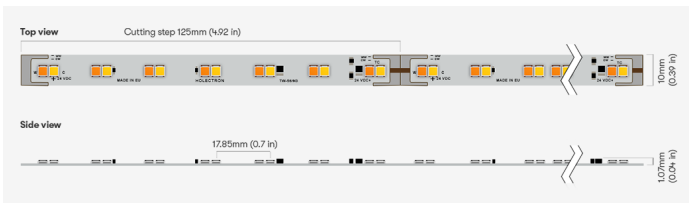

TW56/NX D5 09W 827/865

Tunable white LED strips

LIGHT TYPE	Tunable white
LEDs/M	56 LEDs/m
CCT	Warm: 2700K Cold: 6500K
CRI	Warm: 80+ Cold: 80+
COLOR CONSISTENCY	3-Step MacAdam
PHOTOMETRIC	120° beam angle
LUMINOUS FLUX	1340 Lm/m (408 Lm/ft)
EFFICACY	140 Lm/W
LIFETIME	L70B50 50.000 h

CONTROL	Dimmable
----------------	----------

VOLTAGE	24 VDC
WATTAGE	9.6 W/m 2.93 W/ft

CUTTING STEP	125 mm (4.92")
MAX RUN	6.5 m (21')
PACKING	10 m, 50 m or customized length per reel
DIMENSIONS	Width: 8 mm Height: 1.58 mm (0.06")