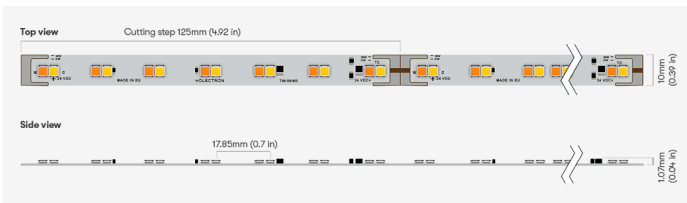

TW56/NX D5 09W 827/857

Tunable white LED strips

LIGHT TYPE	Tunable white
LEDs/M	56 LEDs/m
CCT	Warm: 2700K Cold: 5700K
CRI	Warm: 80+ Cold: 80+
COLOR CONSISTENCY	3-Step MacAdam
PHOTOMETRIC	120° beam angle
LUMINOUS FLUX	1340 Lm/m (408 Lm/ft)
EFFICACY	140 Lm/W
LIFETIME	L70B50 50.000 h

CONTROL	Dimmable
----------------	----------

VOLTAGE	24 VDC
WATTAGE	9.6 W/m 2.93 W/ft

CUTTING STEP	125 mm (4.92")
MAX RUN	6.5 m (21')
PACKING	10 m, 50 m or customized length per reel
DIMENSIONS	Width: 8 mm Height: 1.58 mm (0.06")