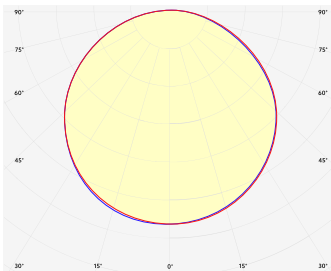

TW56/NX D5 09W 827/857

Tunable white LED strips

LIGHT TYPE	Tunable white
LEDs/M	56 LEDs/m
CCT	Warm: 2700K Cold: 5700K
CRI	Warm: 80+ Cold: 80+
COLOR CONSISTENCY	3-Step MacAdam
PHOTOMETRIC	120° beam angle
LUMINOUS FLUX	1340 Lm/m (408 Lm/ft)
EFFICACY	140 Lm/W
LIFETIME	L70B50 50.000 h

CONTROL	Dimmable
----------------	----------

VOLTAGE	24 VDC
WATTAGE	9.6 W/m 2.93 W/ft

CUTTING STEP	125 mm (4.92")
MAX RUN	6.5 m (21')
PACKING	10 m, 50 m or customized length per reel
DIMENSIONS	Width: 8 mm Height: 1.58 mm (0.06")