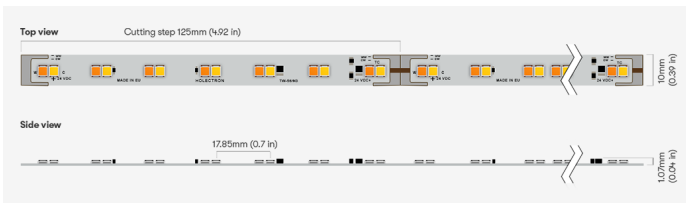

TW56/NX D5 09W 827/840

Tunable white LED strips

LIGHT TYPE	Tunable white
LEDs/M	56 LEDs/m
CCT	Warm: 2700K Cold: 4000K
CRI	Warm: 80+ Cold: 80+
COLOR CONSISTENCY	3-Step MacAdam
PHOTOMETRIC	120° beam angle
LUMINOUS FLUX	1303 Lm/m (397 Lm/ft)
EFFICACY	136 Lm/W
LIFETIME	L70B50 50.000 h

CONTROL	Dimmable
----------------	----------

VOLTAGE	24 VDC
WATTAGE	9.6 W/m 2.93 W/ft

CUTTING STEP	125 mm (4.92")
MAX RUN	6.5 m (21')
PACKING	10 m, 50 m or customized length per reel
DIMENSIONS	Width: 8 mm Height: 1.58 mm (0.06")