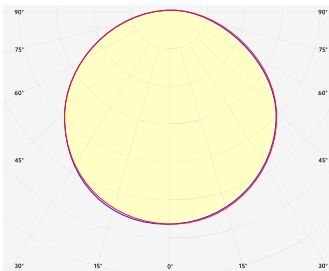

TW56/NX D5 09W 827/840

Tunable white LED strips

LIGHT TYPE	Tunable white
LEDs/M	56 LEDs/m
CCT	Warm: 2700K Cold: 4000K
CRI	Warm: 80+ Cold: 80+
COLOR CONSISTENCY	3-Step MacAdam
PHOTOMETRIC	120° beam angle
LUMINOUS FLUX	1303 Lm/m (397 Lm/ft)
EFFICACY	136 Lm/W
LIFETIME	L70B50 50.000 h

CONTROL	Dimmable
----------------	----------

VOLTAGE	24 VDC
WATTAGE	9.6 W/m 2.93 W/ft

CUTTING STEP	125 mm (4.92")
MAX RUN	6.5 m (21')
PACKING	10 m, 50 m or customized length per reel
DIMENSIONS	Width: 8 mm Height: 1.58 mm (0.06")