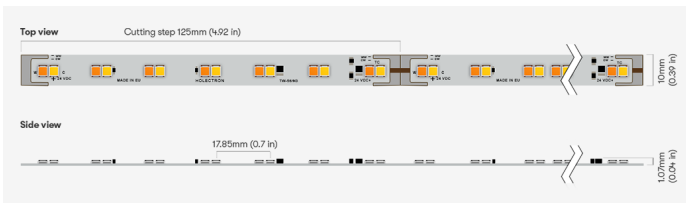

TW56/NX D5 09W 827/835

Tunable white LED strips

LIGHT TYPE	Tunable white
LEDs/M	56 LEDs/m
CCT	Warm: 2700K Cold: 3500K
CRI	Warm: 80+ Cold: 80+
COLOR CONSISTENCY	3-Step MacAdam
PHOTOMETRIC	120° beam angle
LUMINOUS FLUX	1303 Lm/m (397 Lm/ft)
EFFICACY	136 Lm/W
LIFETIME	L70B50 50.000 h

CONTROL	Dimmable
----------------	----------

VOLTAGE	24 VDC
WATTAGE	9.6 W/m 2.93 W/ft

CUTTING STEP	125 mm (4.92")
MAX RUN	6.5 m (21')
PACKING	10 m, 50 m or customized length per reel
DIMENSIONS	Width: 8 mm Height: 1.58 mm (0.06")