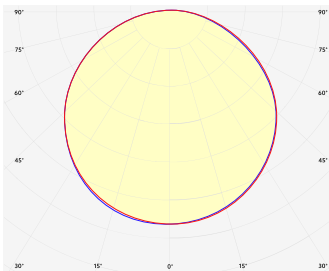

TW56/NX D5 09W 827/835

Tunable white LED strips

LIGHT TYPE	Tunable white
LEDs/M	56 LEDs/m
CCT	Warm: 2700K Cold: 3500K
CRI	Warm: 80+ Cold: 80+
COLOR CONSISTENCY	3-Step MacAdam
PHOTOMETRIC	120° beam angle
LUMINOUS FLUX	1303 Lm/m (397 Lm/ft)
EFFICACY	136 Lm/W
LIFETIME	L70B50 50.000 h

CONTROL	Dimmable
----------------	----------

VOLTAGE	24 VDC
WATTAGE	9.6 W/m 2.93 W/ft

CUTTING STEP	125 mm (4.92")
MAX RUN	6.5 m (21')
PACKING	10 m, 50 m or customized length per reel
DIMENSIONS	Width: 8 mm Height: 1.58 mm (0.06")