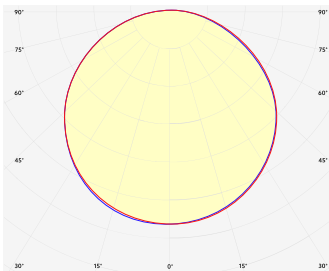

TW56/NX D5 09W 827/830

Tunable white LED strips

LIGHT TYPE	Tunable white
LEDs/M	56 LEDs/m
CCT	Warm: 2700K Cold: 3000K
CRI	Warm: 80+ Cold: 80+
COLOR CONSISTENCY	3-Step MacAdam
PHOTOMETRIC	120° beam angle
LUMINOUS FLUX	1264 Lm/m (385 Lm/ft)
EFFICACY	132 Lm/W
LIFETIME	L70B50 50.000 h

CONTROL	Dimmable
----------------	----------

VOLTAGE	24 VDC
WATTAGE	9.6 W/m 2.93 W/ft

CUTTING STEP	125 mm (4.92")
MAX RUN	6.5 m (21')
PACKING	10 m, 50 m or customized length per reel
DIMENSIONS	Width: 8 mm Height: 1.58 mm (0.06")