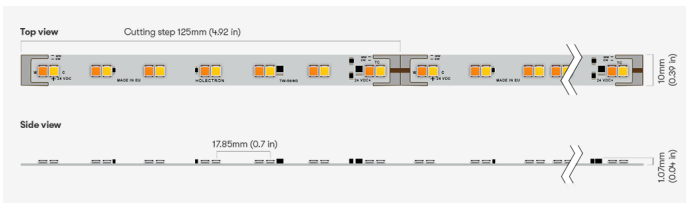

TW56/NX D5 09W 827/830

Tunable white LED strips

LIGHT TYPE	Tunable white
LEDs/M	56 LEDs/m
CCT	Warm: 2700K Cold: 3000K
CRI	Warm: 80+ Cold: 80+
COLOR CONSISTENCY	3-Step MacAdam
PHOTOMETRIC	120° beam angle
LUMINOUS FLUX	1264 Lm/m (385 Lm/ft)
EFFICACY	132 Lm/W
LIFETIME	L70B50 50.000 h

CONTROL	Dimmable
----------------	----------

VOLTAGE	24 VDC
WATTAGE	9.6 W/m 2.93 W/ft

CUTTING STEP	125 mm (4.92")
MAX RUN	6.5 m (21')
PACKING	10 m, 50 m or customized length per reel
DIMENSIONS	Width: 8 mm Height: 1.58 mm (0.06")