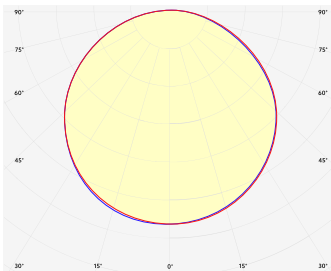

TW56/NX D5 09W 827/827

Tunable white LED strips

LIGHT TYPE	Tunable white
LEDs/M	56 LEDs/m
CCT	Warm: 2700K Cold: 2700K
CRI	Warm: 80+ Cold: 80+
COLOR CONSISTENCY	3-Step MacAdam
PHOTOMETRIC	120° beam angle
LUMINOUS FLUX	1264 Lm/m (385 Lm/ft)
EFFICACY	132 Lm/W
LIFETIME	L70B50 50.000 h

CONTROL	Dimmable
----------------	----------

VOLTAGE	24 VDC
WATTAGE	9.6 W/m 2.93 W/ft

CUTTING STEP	125 mm (4.92")
MAX RUN	6.5 m (21')
PACKING	10 m, 50 m or customized length per reel
DIMENSIONS	Width: 8 mm Height: 1.58 mm (0.06")