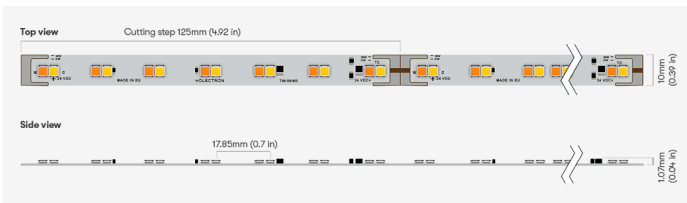

TW56/NX D5 09W 827/827

Tunable white LED strips

LIGHT TYPE	Tunable white
LEDs/M	56 LEDs/m
CCT	Warm: 2700K Cold: 2700K
CRI	Warm: 80+ Cold: 80+
COLOR CONSISTENCY	3-Step MacAdam
PHOTOMETRIC	120° beam angle
LUMINOUS FLUX	1264 Lm/m (385 Lm/ft)
EFFICACY	132 Lm/W
LIFETIME	L70B50 50.000 h

CONTROL	Dimmable
----------------	----------

VOLTAGE	24 VDC
WATTAGE	9.6 W/m 2.93 W/ft

CUTTING STEP	125 mm (4.92")
MAX RUN	6.5 m (21')
PACKING	10 m, 50 m or customized length per reel
DIMENSIONS	Width: 8 mm Height: 1.58 mm (0.06")