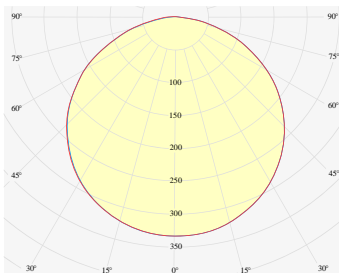

FL28/NX G4 01W 840

White LED strips

LIGHT TYPE	White
LEDs/M	28 LEDs/m
CCT	4000K
CRI	CRI 80+
COLOR CONSISTENCY	3-Step MacAdam
PHOTOMETRIC	120° beam angle
LUMINOUS FLUX	179 Lm/m (55 Lm/ft)
EFFICACY	149 Lm/W
LIFETIME	L90B10 60.000 h

CONTROL	Dimmable
----------------	----------

VOLTAGE	24 VDC
WATTAGE	1.2 W/m 0.37 W/ft

CUTTING STEP	250 mm (9.84")
MAX RUN	31 m (102')
PACKING	10 m, 50 m or customized length per reel
DIMENSIONS	Width: 8 mm Height: 0.869 mm (0.03")