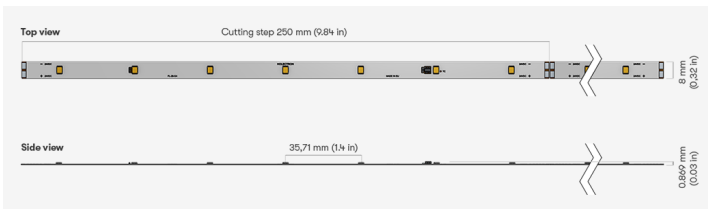

FL28/NX G4 01W 835

White LED strips

LIGHT TYPE	White
LEDs/M	28 LEDs/m
CCT	3500K
CRI	CRI 80+
COLOR CONSISTENCY	3-Step MacAdam
PHOTOMETRIC	120° beam angle
LUMINOUS FLUX	179 Lm/m (55 Lm/ft)
EFFICACY	149 Lm/W
LIFETIME	L90B10 60.000 h

CONTROL	Dimmable
----------------	----------

VOLTAGE	24 VDC
WATTAGE	1.2 W/m 0.37 W/ft

CUTTING STEP	250 mm (9.84")
MAX RUN	31 m (102')
PACKING	10 m, 50 m or customized length per reel
DIMENSIONS	Width: 8 mm Height: 0.869 mm (0.03")