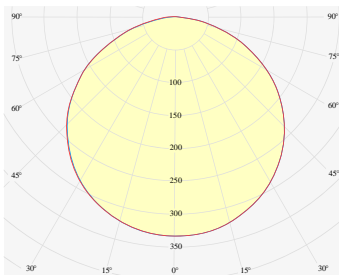

FL28/NX G4 01W 835

White LED strips

LIGHT TYPE	White
LEDs/M	28 LEDs/m
CCT	3500K
CRI	CRI 80+
COLOR CONSISTENCY	3-Step MacAdam
PHOTOMETRIC	120° beam angle
LUMINOUS FLUX	179 Lm/m (55 Lm/ft)
EFFICACY	149 Lm/W
LIFETIME	L90B10 60.000 h

CONTROL	Dimmable
----------------	----------

VOLTAGE	24 VDC
WATTAGE	1.2 W/m 0.37 W/ft

CUTTING STEP	250 mm (9.84")
MAX RUN	31 m (102')
PACKING	10 m, 50 m or customized length per reel
DIMENSIONS	Width: 8 mm Height: 0.869 mm (0.03")