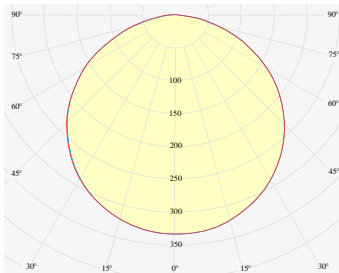

FL28/NX G4 01W 830

White LED strips

LIGHT TYPE	White
LEDs/M	28 LEDs/m
CCT	3000K
CRI	CRI 80+
COLOR CONSISTENCY	3-Step MacAdam
PHOTOMETRIC	120° beam angle
LUMINOUS FLUX	175 Lm/m (53 Lm/ft)
EFFICACY	146 Lm/W
LIFETIME	L90B10 60.000 h

CONTROL	Dimmable
----------------	----------

VOLTAGE	24 VDC
WATTAGE	1.2 W/m 0.37 W/ft

CUTTING STEP	250 mm (9.84")
MAX RUN	31 m (102')
PACKING	10 m, 50 m or customized length per reel
DIMENSIONS	Width: 8 mm Height: 0.869 mm (0.03")