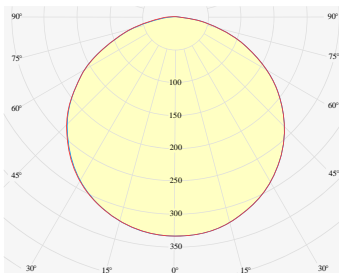

FL28/NX G4 01W 827

White LED strips

LIGHT TYPE	White
LEDs/M	28 LEDs/m
CCT	2700K
CRI	CRI 80+
COLOR CONSISTENCY	3-Step MacAdam
PHOTOMETRIC	120° beam angle
LUMINOUS FLUX	170 Lm/m (52 Lm/ft)
EFFICACY	142 Lm/W
LIFETIME	L90B10 60.000 h

CONTROL	Dimmable
----------------	----------

VOLTAGE	24 VDC
WATTAGE	1.2 W/m 0.37 W/ft

CUTTING STEP	250 mm (9.84")
MAX RUN	31 m (102')
PACKING	10 m, 50 m or customized length per reel
DIMENSIONS	Width: 8 mm Height: 0.869 mm (0.03")