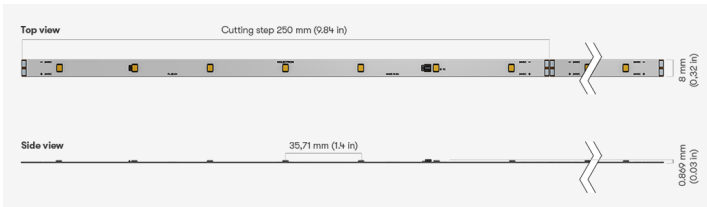

FL28/NX G4 01W 827

White LED strips

LIGHT TYPE	White
LEDs/M	28 LEDs/m
CCT	2700K
CRI	CRI 80+
COLOR CONSISTENCY	3-Step MacAdam
PHOTOMETRIC	120° beam angle
LUMINOUS FLUX	170 Lm/m (52 Lm/ft)
EFFICACY	142 Lm/W
LIFETIME	L90B10 60.000 h

CONTROL	Dimmable
----------------	----------

VOLTAGE	24 VDC
WATTAGE	1.2 W/m 0.37 W/ft

CUTTING STEP	250 mm (9.84")
MAX RUN	31 m (102')
PACKING	10 m, 50 m or customized length per reel
DIMENSIONS	Width: 8 mm Height: 0.869 mm (0.03")