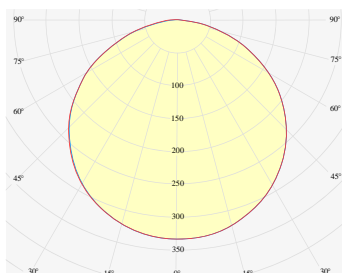

FL28/NX G4 01W 820

White LED strips

LIGHT TYPE	White
LEDs/M	28 LEDs/m
CCT	2000K
CRI	CRI 80+
COLOR CONSISTENCY	3-Step MacAdam
PHOTOMETRIC	120° beam angle
LUMINOUS FLUX	122 Lm/m (37 Lm/ft)
EFFICACY	102 Lm/W
LIFETIME	L90B10 60.000 h

CONTROL	Dimmable
----------------	----------

VOLTAGE	24 VDC
WATTAGE	1.2 W/m 0.37 W/ft

CUTTING STEP	250 mm (9.84")
MAX RUN	31 m (102')
PACKING	10 m, 50 m or customized length per reel
DIMENSIONS	Width: 8 mm Height: 0.869 mm (0.03")