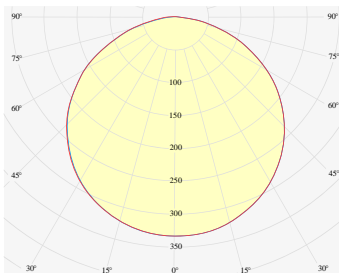

FL28/DX G4 01W 857

White LED strips

LIGHT TYPE	White
LEDs/M	28 LEDs/m
CCT	5700K
CRI	CRI 80+
COLOR CONSISTENCY	3-Step MacAdam
PHOTOMETRIC	120° beam angle
LUMINOUS FLUX	181 Lm/m (55 Lm/ft)
EFFICACY	151 Lm/W
LIFETIME	L70B50 50.000 h

CONTROL	Dimmable
----------------	----------

VOLTAGE	24 VDC
WATTAGE	1.2 W/m 0.37 W/ft

CUTTING STEP	250 mm (9.84")
MAX RUN	29.5 m (97')
PACKING	10 m, 50 m or customized length per reel
DIMENSIONS	Width: 8 mm Height: 0.811 mm (0.03")