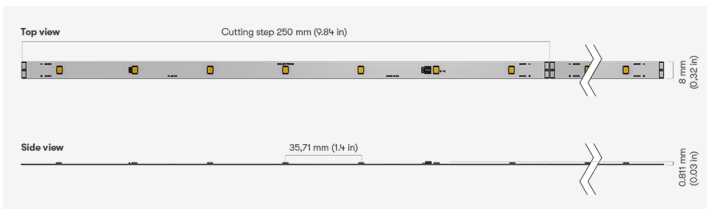

FL28/DX G4 01W 857

White LED strips

LIGHT TYPE	White
LEDs/M	28 LEDs/m
CCT	5700K
CRI	CRI 80+
COLOR CONSISTENCY	3-Step MacAdam
PHOTOMETRIC	120° beam angle
LUMINOUS FLUX	181 Lm/m (55 Lm/ft)
EFFICACY	151 Lm/W
LIFETIME	L70B50 50.000 h

CONTROL	Dimmable
----------------	----------

VOLTAGE	24 VDC
WATTAGE	1.2 W/m 0.37 W/ft

CUTTING STEP	250 mm (9.84")
MAX RUN	29.5 m (97')
PACKING	10 m, 50 m or customized length per reel
DIMENSIONS	Width: 8 mm Height: 0.811 mm (0.03")