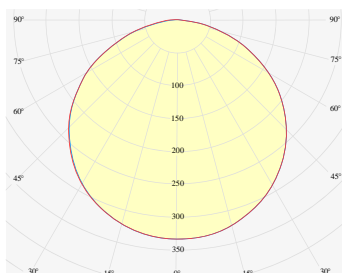

FL28/DX G4 01W 850

White LED strips

LIGHT TYPE	White
LEDs/M	28 LEDs/m
CCT	5000K
CRI	CRI 80+
COLOR CONSISTENCY	3-Step MacAdam
PHOTOMETRIC	120° beam angle
LUMINOUS FLUX	181 Lm/m (55 Lm/ft)
EFFICACY	151 Lm/W
LIFETIME	L70B50 50.000 h

CONTROL	Dimmable
----------------	----------

VOLTAGE	24 VDC
WATTAGE	1.2 W/m 0.37 W/ft

CUTTING STEP	250 mm (9.84")
MAX RUN	29.5 m (97')
PACKING	10 m, 50 m or customized length per reel
DIMENSIONS	Width: 8 mm Height: 0.811 mm (0.03")