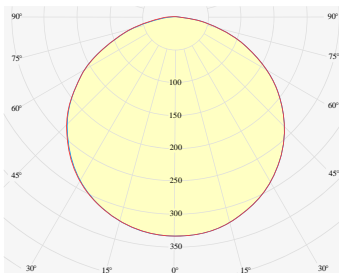

FL28/DX G4 01W 830

White LED strips

LIGHT TYPE	White
LEDs/M	28 LEDs/m
CCT	3000K
CRI	CRI 80+
COLOR CONSISTENCY	3-Step MacAdam
PHOTOMETRIC	120° beam angle
LUMINOUS FLUX	161 Lm/m (49 Lm/ft)
EFFICACY	134 Lm/W
LIFETIME	L70B50 50.000 h

CONTROL	Dimmable
----------------	----------

VOLTAGE	24 VDC
WATTAGE	1.2 W/m 0.37 W/ft

CUTTING STEP	250 mm (9.84")
MAX RUN	29.5 m (97')
PACKING	10 m, 50 m or customized length per reel
DIMENSIONS	Width: 8 mm Height: 0.811 mm (0.03")