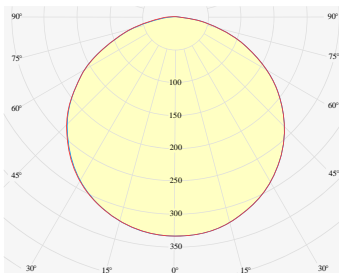

FL28/DX G4 01W 827

White LED strips

LIGHT TYPE	White
LEDs/M	28 LEDs/m
CCT	2700K
CRI	CRI 80+
COLOR CONSISTENCY	3-Step MacAdam
PHOTOMETRIC	120° beam angle
LUMINOUS FLUX	161 Lm/m (49 Lm/ft)
EFFICACY	134 Lm/W
LIFETIME	L70B50 50.000 h

CONTROL	Dimmable
----------------	----------

VOLTAGE	24 VDC
WATTAGE	1.2 W/m 0.37 W/ft

CUTTING STEP	250 mm (9.84")
MAX RUN	29.5 m (97')
PACKING	10 m, 50 m or customized length per reel
DIMENSIONS	Width: 8 mm Height: 0.811 mm (0.03")