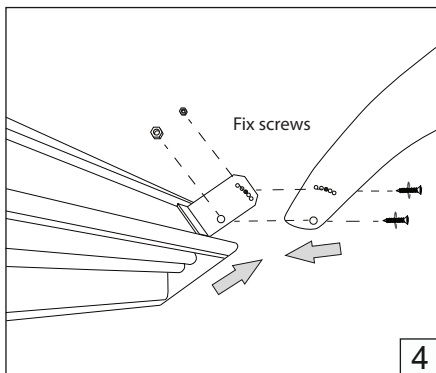

- For indoor use only.
- Product installation must be carried out by a qualified professional.
- Before installing make sure, that electrical power is turned **OFF**.
- Before installing make sure, that the fixing area can bear the total weight of the luminaire.
- Pay attention to polarity when connecting (installing) the product.
- Do not operate if the luminaire has been damaged.
- To protect the surface from dirt and fingerprints, we recommend the use of protective gloves during installation.
- Product warranty does not cover any damage caused by faulty installation and/or misuse.
- For further information, please contact the manufacturer.