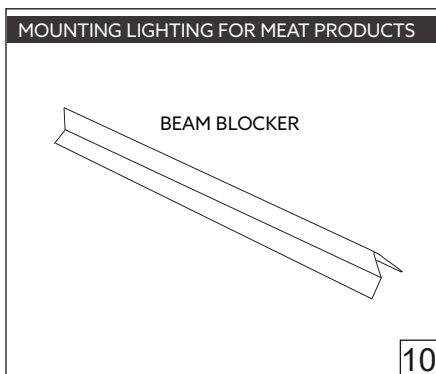

- For indoor use only.
- Product installation must be carried out by a qualified professional.
- Before installing make sure, that electrical power is turned **OFF**.
- Before installing make sure, that the fixing area can bear the total weight of the luminaire.
- Pay attention to polarity when connecting (installing) the product.
- Do not operate if the luminaire has been damaged.
- To protect the surface from dirt and fingerprints, we recommend the use of protective gloves during installation.
- Product warranty does not cover any damage caused by faulty installation and/or misuse.
- For further information, please contact the manufacturer.