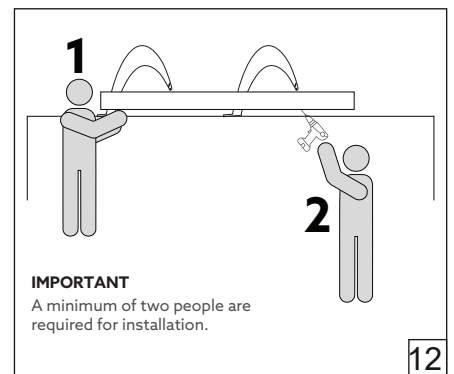

- For indoor use only.
- Product installation must be carried out by a qualified professional.
- Before installing make sure, that electrical power is turned **OFF**.
- Before installing make sure, that the fixing area can bear the total weight of the luminaire.
- Pay attention to polarity when connecting (installing) the product.
- Do not operate if the luminaire has been damaged.
- To protect the surface from dirt and fingerprints, we recommend the use of protective gloves during installation.
- Product warranty does not cover any damage caused by faulty installation and/or misuse.
- For further information, please contact the manufacturer.