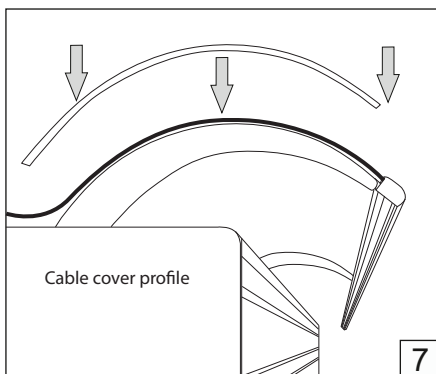

- For indoor use only.
- Product installation must be carried out by a qualified professional.
- Before installing make sure, that electrical power is turned **OFF**.
- Before installing make sure, that the fixing area can bear the total weight of the luminaire.
- Pay attention to polarity when connecting (installing) the product.
- Do not operate if the luminaire has been damaged.
- To protect the surface from dirt and fingerprints, we recommend the use of protective gloves during installation.
- Product warranty does not cover any damage caused by faulty installation and/or misuse.
- For further information, please contact the manufacturer.