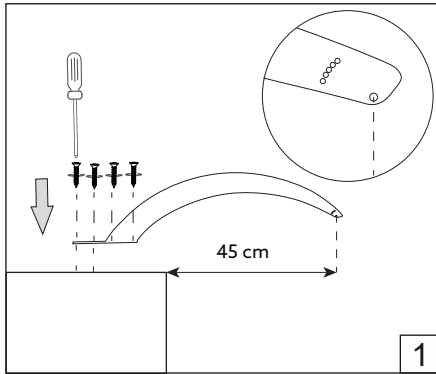

- For indoor use only.
- Product installation must be carried out by a qualified professional.
- Before installing make sure, that electrical power is turned **OFF**.
- Before installing make sure, that the fixing area can bear the total weight of the luminaire.
- Pay attention to polarity when connecting (installing) the product.
- Do not operate if the luminaire has been damaged.
- To protect the surface from dirt and fingerprints, we recommend the use of protective gloves during installation.
- Product warranty does not cover any damage caused by faulty installation and/or misuse.
- For further information, please contact the manufacturer.