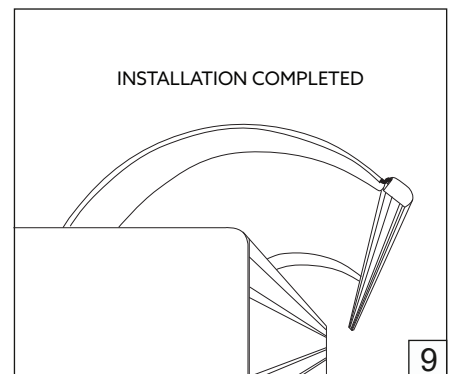

- For indoor use only.
- Product installation must be carried out by a qualified professional.
- Before installing make sure, that electrical power is turned **OFF**.
- Before installing make sure, that the fixing area can bear the total weight of the luminaire.
- Pay attention to polarity when connecting (installing) the product.
- Do not operate if the luminaire has been damaged.
- To protect the surface from dirt and fingerprints, we recommend the use of protective gloves during installation.
- Product warranty does not cover any damage caused by faulty installation and/or misuse.
- For further information, please contact the manufacturer.