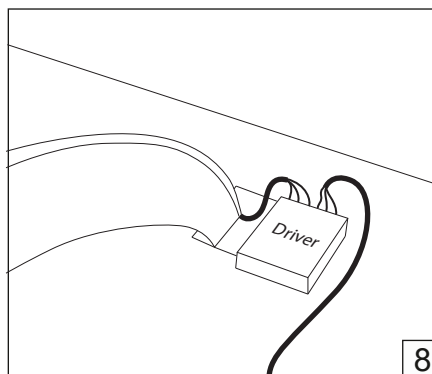

- For indoor use only.
- Product installation must be carried out by a qualified professional.
- Before installing make sure, that electrical power is turned **OFF**.
- Before installing make sure, that the fixing area can bear the total weight of the luminaire.
- Pay attention to polarity when connecting (installing) the product.
- Do not operate if the luminaire has been damaged.
- To protect the surface from dirt and fingerprints, we recommend the use of protective gloves during installation.
- Product warranty does not cover any damage caused by faulty installation and/or misuse.
- For further information, please contact the manufacturer.