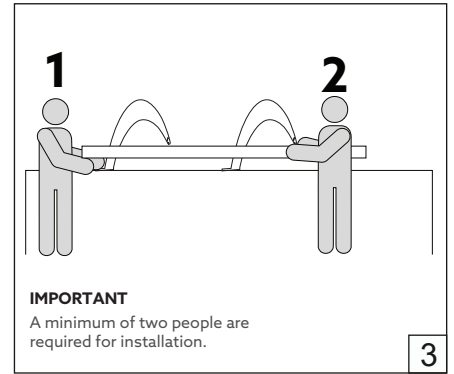

- For indoor use only.
- Product installation must be carried out by a qualified professional.
- Before installing make sure, that electrical power is turned **OFF**.
- Before installing make sure, that the fixing area can bear the total weight of the luminaire.
- Pay attention to polarity when connecting (installing) the product.
- Do not operate if the luminaire has been damaged.
- To protect the surface from dirt and fingerprints, we recommend the use of protective gloves during installation.
- Product warranty does not cover any damage caused by faulty installation and/or misuse.
- For further information, please contact the manufacturer.