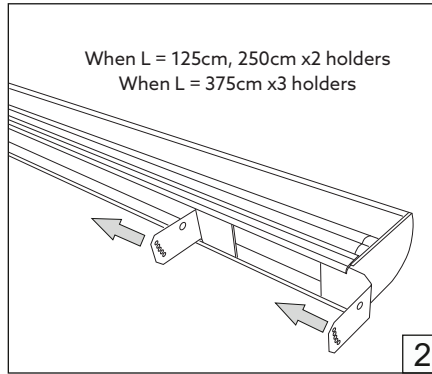

- For indoor use only.
- Product installation must be carried out by a qualified professional.
- Before installing make sure, that electrical power is turned **OFF**.
- Before installing make sure, that the fixing area can bear the total weight of the luminaire.
- Pay attention to polarity when connecting (installing) the product.
- Do not operate if the luminaire has been damaged.
- To protect the surface from dirt and fingerprints, we recommend the use of protective gloves during installation.
- Product warranty does not cover any damage caused by faulty installation and/or misuse.
- For further information, please contact the manufacturer.