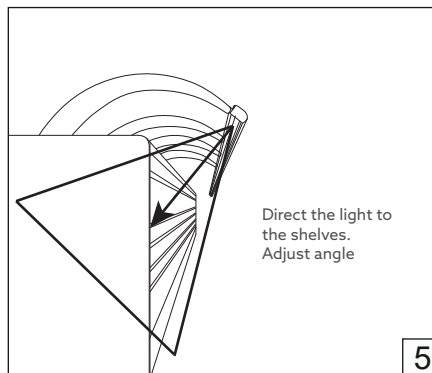

- For indoor use only.
- Product installation must be carried out by a qualified professional.
- Before installing make sure, that electrical power is turned **OFF**.
- Before installing make sure, that the fixing area can bear the total weight of the luminaire.
- Pay attention to polarity when connecting (installing) the product.
- Do not operate if the luminaire has been damaged.
- To protect the surface from dirt and fingerprints, we recommend the use of protective gloves during installation.
- Product warranty does not cover any damage caused by faulty installation and/or misuse.
- For further information, please contact the manufacturer.