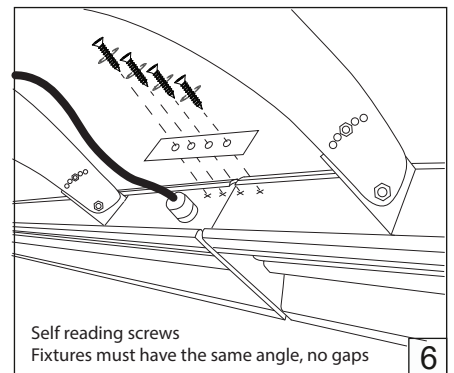

- For indoor use only.
- Product installation must be carried out by a qualified professional.
- Before installing make sure, that electrical power is turned **OFF**.
- Before installing make sure, that the fixing area can bear the total weight of the luminaire.
- Pay attention to polarity when connecting (installing) the product.
- Do not operate if the luminaire has been damaged.
- To protect the surface from dirt and fingerprints, we recommend the use of protective gloves during installation.
- Product warranty does not cover any damage caused by faulty installation and/or misuse.
- For further information, please contact the manufacturer.