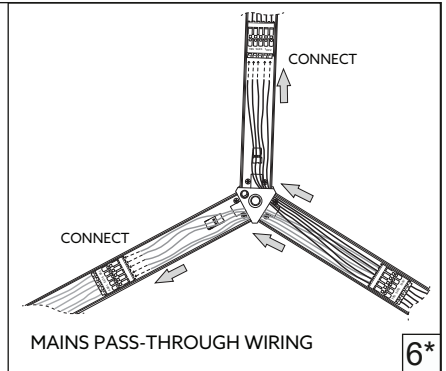

- For indoor use only.
- Product installation must be carried out by a qualified professional.
- Before installing make sure, that electrical power is turned **OFF**.
- Before installing make sure, that the fixing area can bear the total weight of the luminaire.
- Pay attention to polarity when connecting (installing) the product.
- Do not operate if the luminaire has been damaged.
- To protect the surface from dirt and fingerprints, we recommend the use of protective gloves during installation.
- Product warranty does not cover any damage caused by faulty installation and/or misuse.
- For further information, please contact the manufacturer.

MAINS PASS-THROUGH WIRING

Attention!
Each Neman Mesh delivery comes with its own unique wire interconnection.

WIRING

NON-DIMMABLE

DALI

PARENT TO CHILD OR CHILD TO CHILD WIRING

Attention!
Each Neman Mesh delivery comes with its own unique wire interconnection.