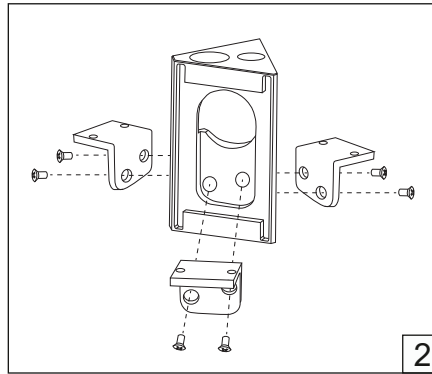

- For indoor use only.
- Product installation must be carried out by a qualified professional.
- Before installing make sure, that electrical power is turned **OFF**.
- Before installing make sure, that the fixing area can bear the total weight of the luminaire.
- Pay attention to polarity when connecting (installing) the product.
- Do not operate if the luminaire has been damaged.
- To protect the surface from dirt and fingerprints, we recommend the use of protective gloves during installation.
- Product warranty does not cover any damage caused by faulty installation and/or misuse.
- For further information, please contact the manufacturer.

MAINS PASS-THROUGH WIRING

Attention!
Each Neman Mesh delivery comes with its own unique wire interconnection.

WIRING

NON-DIMMABLE

DALI

PARENT TO CHILD OR CHILD TO CHILD WIRING

Attention!
Each Neman Mesh delivery comes with its own unique wire interconnection.