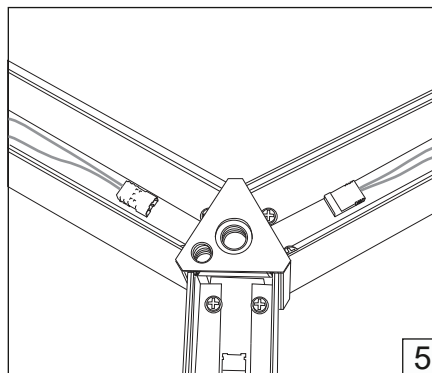

- For indoor use only.
- Product installation must be carried out by a qualified professional.
- Before installing make sure, that electrical power is turned **OFF**.
- Before installing make sure, that the fixing area can bear the total weight of the luminaire.
- Pay attention to polarity when connecting (installing) the product.
- Do not operate if the luminaire has been damaged.
- To protect the surface from dirt and fingerprints, we recommend the use of protective gloves during installation.
- Product warranty does not cover any damage caused by faulty installation and/or misuse.
- For further information, please contact the manufacturer.

MAINS PASS-THROUGH WIRING

Attention!
Each Neman Mesh delivery comes with its own unique wire interconnection.

WIRING

NON-DIMMABLE

DALI

PARENT TO CHILD OR CHILD TO CHILD WIRING

Attention!
Each Neman Mesh delivery comes with its own unique wire interconnection.