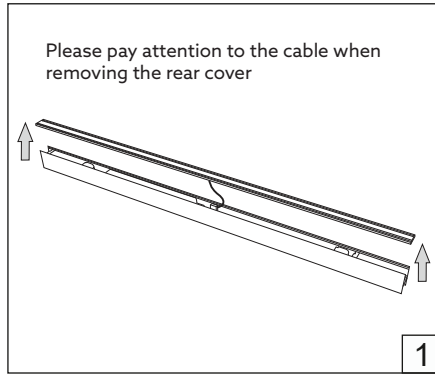

- For indoor use only.
- Product installation must be carried out by a qualified professional.
- Before installing make sure, that electrical power is turned **OFF**.
- Before installing make sure, that the fixing area can bear the total weight of the luminaire.
- Pay attention to polarity when connecting (installing) the product.
- Do not operate if the luminaire has been damaged.
- To protect the surface from dirt and fingerprints, we recommend the use of protective gloves during installation.
- Product warranty does not cover any damage caused by faulty installation and/or misuse.
- For further information, please contact the manufacturer.

MAINS PASS-THROUGH WIRING

Attention!
Each Neman Mesh delivery comes with its own unique wire interconnection.

WIRING

NON-DIMMABLE

DALI

PARENT TO CHILD OR CHILD TO CHILD WIRING

Attention!
Each Neman Mesh delivery comes with its own unique wire interconnection.