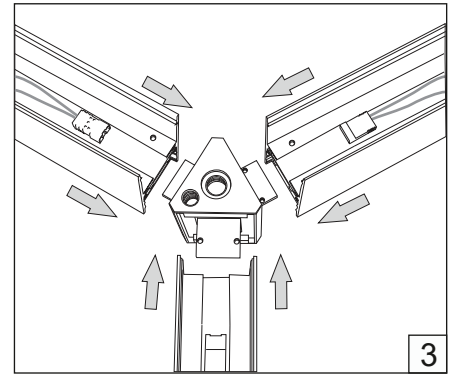

- For indoor use only.
- Product installation must be carried out by a qualified professional.
- Before installing make sure, that electrical power is turned **OFF**.
- Before installing make sure, that the fixing area can bear the total weight of the luminaire.
- Pay attention to polarity when connecting (installing) the product.
- Do not operate if the luminaire has been damaged.
- To protect the surface from dirt and fingerprints, we recommend the use of protective gloves during installation.
- Product warranty does not cover any damage caused by faulty installation and/or misuse.
- For further information, please contact the manufacturer.

MAINS PASS-THROUGH WIRING

Attention!
Each Neman Mesh delivery comes with its own unique wire interconnection.

WIRING

NON-DIMMABLE

DALI

PARENT TO CHILD OR CHILD TO CHILD WIRING

Attention!
Each Neman Mesh delivery comes with its own unique wire interconnection.