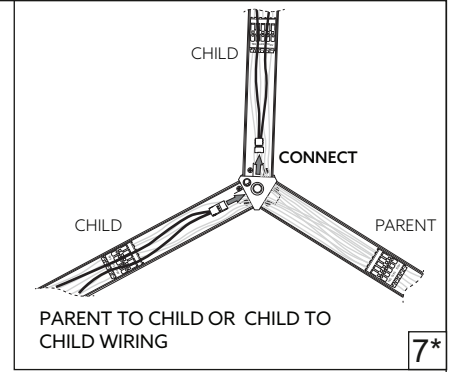

- For indoor use only.
- Product installation must be carried out by a qualified professional.
- Before installing make sure, that electrical power is turned **OFF**.
- Before installing make sure, that the fixing area can bear the total weight of the luminaire.
- Pay attention to polarity when connecting (installing) the product.
- Do not operate if the luminaire has been damaged.
- To protect the surface from dirt and fingerprints, we recommend the use of protective gloves during installation.
- Product warranty does not cover any damage caused by faulty installation and/or misuse.
- For further information, please contact the manufacturer.

MAINS PASS-THROUGH WIRING

Attention!
Each Neman Mesh delivery comes with its own unique wire interconnection.

WIRING

NON-DIMMABLE

DALI

PARENT TO CHILD OR CHILD TO CHILD WIRING

Attention!
Each Neman Mesh delivery comes with its own unique wire interconnection.