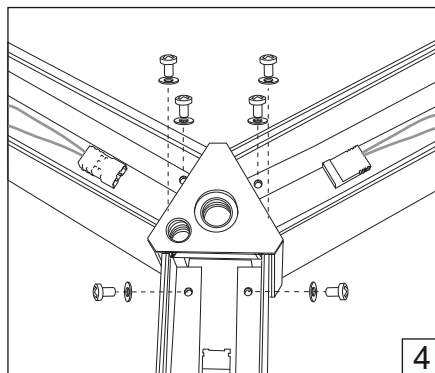

- For indoor use only.
- Product installation must be carried out by a qualified professional.
- Before installing make sure, that electrical power is turned **OFF**.
- Before installing make sure, that the fixing area can bear the total weight of the luminaire.
- Pay attention to polarity when connecting (installing) the product.
- Do not operate if the luminaire has been damaged.
- To protect the surface from dirt and fingerprints, we recommend the use of protective gloves during installation.
- Product warranty does not cover any damage caused by faulty installation and/or misuse.
- For further information, please contact the manufacturer.

MAINS PASS-THROUGH WIRING

Attention!
Each Neman Mesh delivery comes with its own unique wire interconnection.

WIRING

NON-DIMMABLE

DALI

PARENT TO CHILD OR CHILD TO CHILD WIRING

Attention!
Each Neman Mesh delivery comes with its own unique wire interconnection.