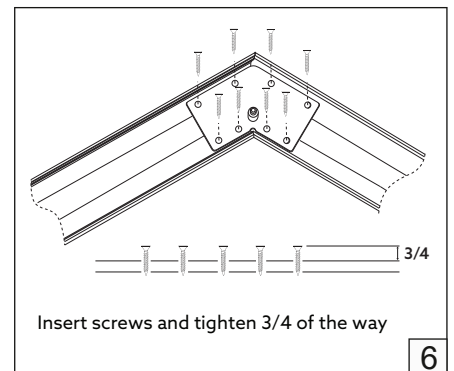

# NEMAN SHAPE PENDANT

**HOLECTRON**

Installation guide

- For indoor use only.
- Product installation must be carried out by a qualified professional.
- Before installing make sure, that electrical power is turned **OFF**.
- Before installing make sure, that the fixing area can bear the total weight of the luminaire.
- Pay attention to polarity when connecting (installing) the product.
- Do not operate if the luminaire has been damaged.
- To protect the surface from dirt and fingerprints, we recommend the use of protective gloves during installation.
- Product warranty does not cover any damage caused by faulty installation and/or misuse.
- For further information, please contact the manufacturer.