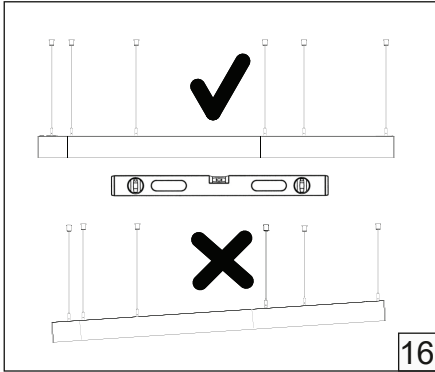

13

14

15

16

17

18

19

20

21

22