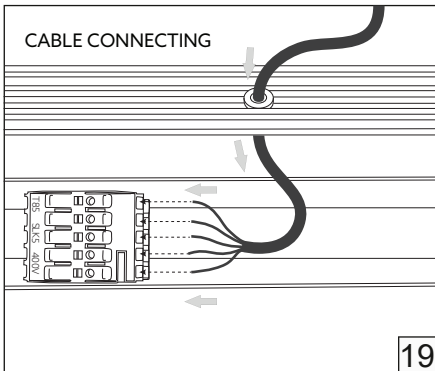

13

14

15

16

17

18

19

20

21

22