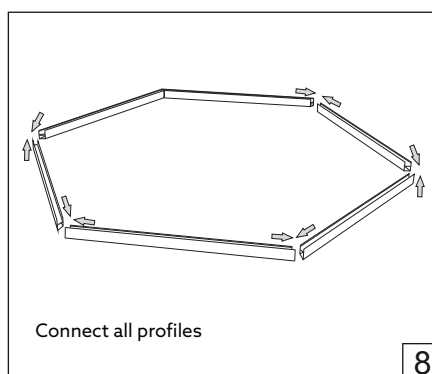

# NEMAN SHAPE PENDANT

**HOLECTRON**

Installation guide

- For indoor use only.
- Product installation must be carried out by a qualified professional.
- Before installing make sure, that electrical power is turned **OFF**.
- Before installing make sure, that the fixing area can bear the total weight of the luminaire.
- Pay attention to polarity when connecting (installing) the product.
- Do not operate if the luminaire has been damaged.
- To protect the surface from dirt and fingerprints, we recommend the use of protective gloves during installation.
- Product warranty does not cover any damage caused by faulty installation and/or misuse.
- For further information, please contact the manufacturer.