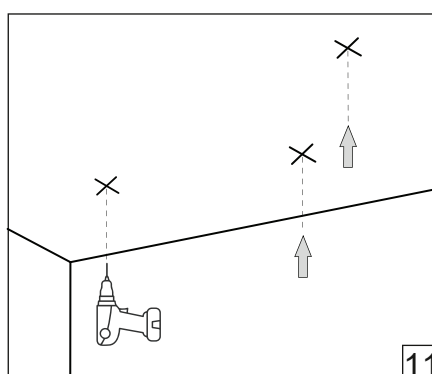

# NEMAN SHAPE PENDANT

**HOLECTRON**

Installation guide

- For indoor use only.
- Product installation must be carried out by a qualified professional.
- Before installing make sure, that electrical power is turned **OFF**.
- Before installing make sure, that the fixing area can bear the total weight of the luminaire.
- Pay attention to polarity when connecting (installing) the product.
- Do not operate if the luminaire has been damaged.
- To protect the surface from dirt and fingerprints, we recommend the use of protective gloves during installation.
- Product warranty does not cover any damage caused by faulty installation and/or misuse.
- For further information, please contact the manufacturer.