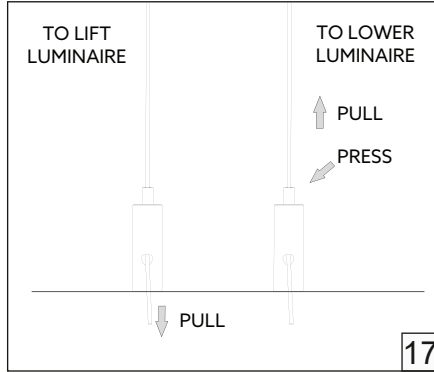

# NEMAN SHAPE PENDANT

**HOLECTRON**

Installation guide

- For indoor use only.
- Product installation must be carried out by a qualified professional.
- Before installing make sure, that electrical power is turned **OFF**.
- Before installing make sure, that the fixing area can bear the total weight of the luminaire.
- Pay attention to polarity when connecting (installing) the product.
- Do not operate if the luminaire has been damaged.
- To protect the surface from dirt and fingerprints, we recommend the use of protective gloves during installation.
- Product warranty does not cover any damage caused by faulty installation and/or misuse.
- For further information, please contact the manufacturer.

13

14

15

16

17

18

19

20