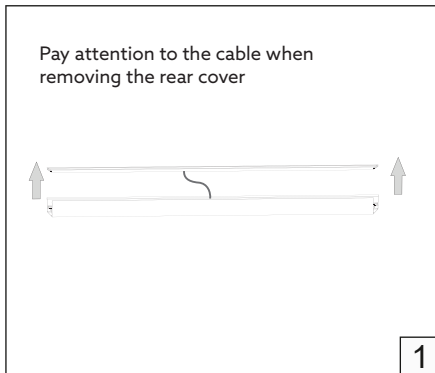

# NEMAN SHAPE PENDANT

**HOLECTRON**

Installation guide

- For indoor use only.
- Product installation must be carried out by a qualified professional.
- Before installing make sure, that electrical power is turned **OFF**.
- Before installing make sure, that the fixing area can bear the total weight of the luminaire.
- Pay attention to polarity when connecting (installing) the product.
- Do not operate if the luminaire has been damaged.
- To protect the surface from dirt and fingerprints, we recommend the use of protective gloves during installation.
- Product warranty does not cover any damage caused by faulty installation and/or misuse.
- For further information, please contact the manufacturer.