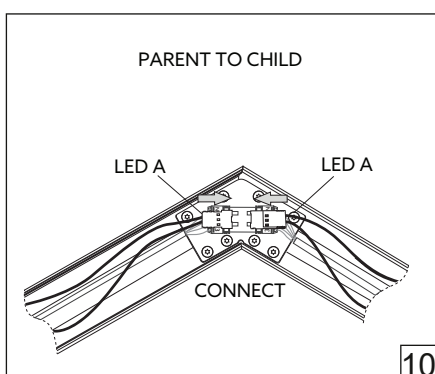

# NEMAN SHAPE PENDANT

**HOLECTRON**

Installation guide

- For indoor use only.
- Product installation must be carried out by a qualified professional.
- Before installing make sure, that electrical power is turned **OFF**.
- Before installing make sure, that the fixing area can bear the total weight of the luminaire.
- Pay attention to polarity when connecting (installing) the product.
- Do not operate if the luminaire has been damaged.
- To protect the surface from dirt and fingerprints, we recommend the use of protective gloves during installation.
- Product warranty does not cover any damage caused by faulty installation and/or misuse.
- For further information, please contact the manufacturer.