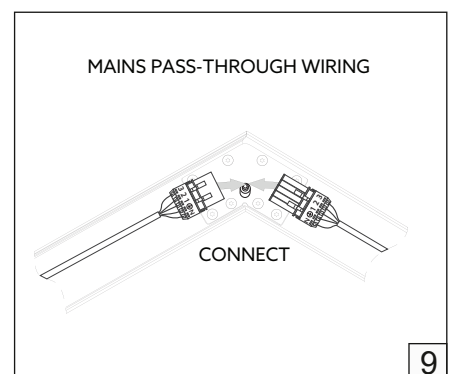

# NEMAN SHAPE PENDANT

**HOLECTRON**

Installation guide

- For indoor use only.
- Product installation must be carried out by a qualified professional.
- Before installing make sure, that electrical power is turned **OFF**.
- Before installing make sure, that the fixing area can bear the total weight of the luminaire.
- Pay attention to polarity when connecting (installing) the product.
- Do not operate if the luminaire has been damaged.
- To protect the surface from dirt and fingerprints, we recommend the use of protective gloves during installation.
- Product warranty does not cover any damage caused by faulty installation and/or misuse.
- For further information, please contact the manufacturer.