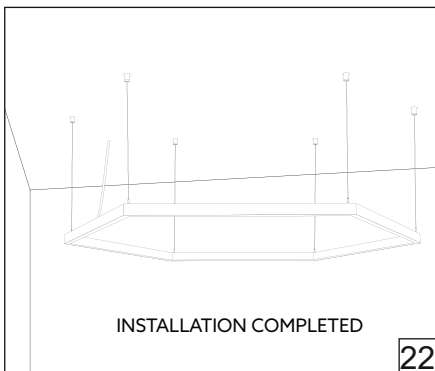

13

14

15

16

17

18

19

20

21

22