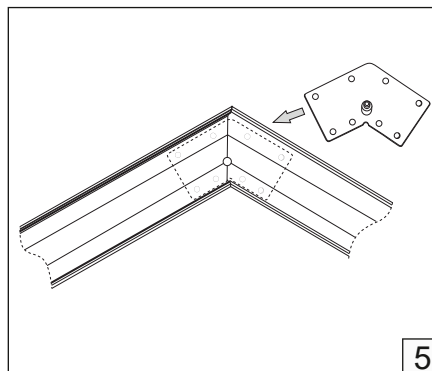

# NEMAN SHAPE PENDANT

**HOLECTRON**

Installation guide

- For indoor use only.
- Product installation must be carried out by a qualified professional.
- Before installing make sure, that electrical power is turned **OFF**.
- Before installing make sure, that the fixing area can bear the total weight of the luminaire.
- Pay attention to polarity when connecting (installing) the product.
- Do not operate if the luminaire has been damaged.
- To protect the surface from dirt and fingerprints, we recommend the use of protective gloves during installation.
- Product warranty does not cover any damage caused by faulty installation and/or misuse.
- For further information, please contact the manufacturer.