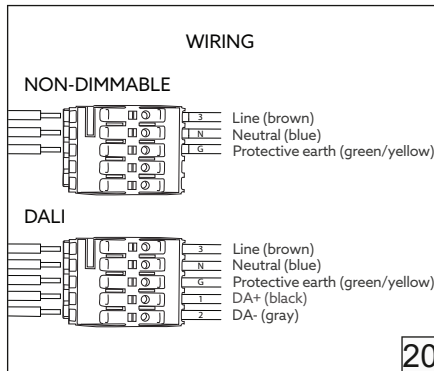

# NEMAN SHAPE PENDANT

**HOLECTRON**

Installation guide

- For indoor use only.
- Product installation must be carried out by a qualified professional.
- Before installing make sure, that electrical power is turned **OFF**.
- Before installing make sure, that the fixing area can bear the total weight of the luminaire.
- Pay attention to polarity when connecting (installing) the product.
- Do not operate if the luminaire has been damaged.
- To protect the surface from dirt and fingerprints, we recommend the use of protective gloves during installation.
- Product warranty does not cover any damage caused by faulty installation and/or misuse.
- For further information, please contact the manufacturer.

13

14

15

16

17

18

19

20