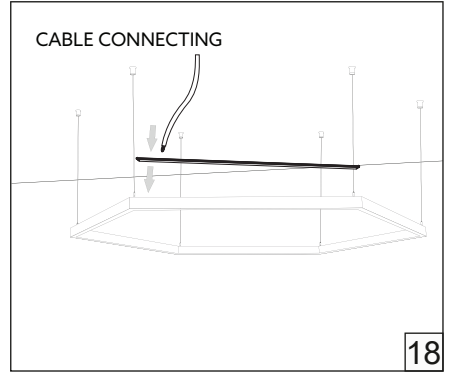

13

14

15

16

17

18

19

20

21

22