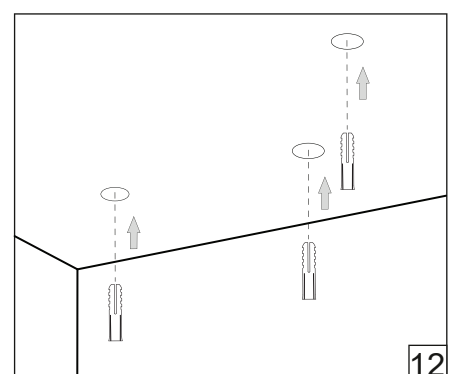

# NEMAN SHAPE PENDANT

**HOLECTRON**

Installation guide

- For indoor use only.
- Product installation must be carried out by a qualified professional.
- Before installing make sure, that electrical power is turned **OFF**.
- Before installing make sure, that the fixing area can bear the total weight of the luminaire.
- Pay attention to polarity when connecting (installing) the product.
- Do not operate if the luminaire has been damaged.
- To protect the surface from dirt and fingerprints, we recommend the use of protective gloves during installation.
- Product warranty does not cover any damage caused by faulty installation and/or misuse.
- For further information, please contact the manufacturer.