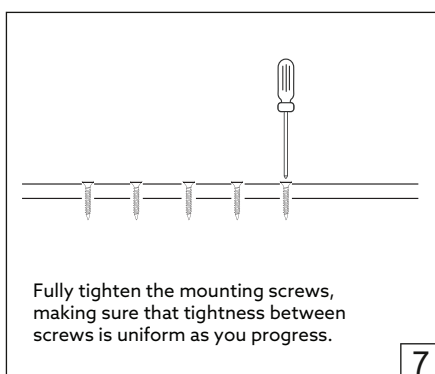

# NEMAN SHAPE PENDANT

**HOLECTRON**

Installation guide

- For indoor use only.
- Product installation must be carried out by a qualified professional.
- Before installing make sure, that electrical power is turned **OFF**.
- Before installing make sure, that the fixing area can bear the total weight of the luminaire.
- Pay attention to polarity when connecting (installing) the product.
- Do not operate if the luminaire has been damaged.
- To protect the surface from dirt and fingerprints, we recommend the use of protective gloves during installation.
- Product warranty does not cover any damage caused by faulty installation and/or misuse.
- For further information, please contact the manufacturer.