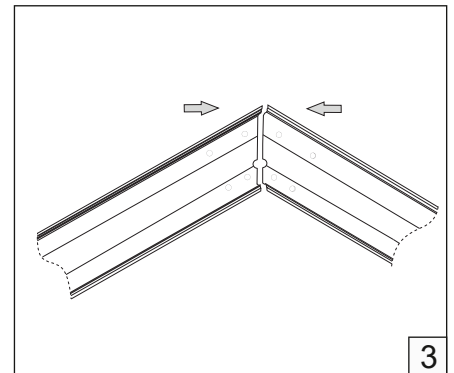

# NEMAN SHAPE PENDANT

**HOLECTRON**

Installation guide

- For indoor use only.
- Product installation must be carried out by a qualified professional.
- Before installing make sure, that electrical power is turned **OFF**.
- Before installing make sure, that the fixing area can bear the total weight of the luminaire.
- Pay attention to polarity when connecting (installing) the product.
- Do not operate if the luminaire has been damaged.
- To protect the surface from dirt and fingerprints, we recommend the use of protective gloves during installation.
- Product warranty does not cover any damage caused by faulty installation and/or misuse.
- For further information, please contact the manufacturer.