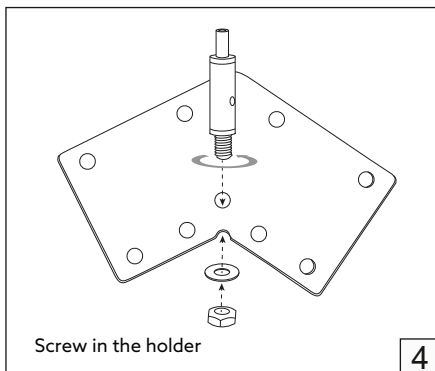

# NEMAN SHAPE PENDANT

**HOLECTRON**

Installation guide

- For indoor use only.
- Product installation must be carried out by a qualified professional.
- Before installing make sure, that electrical power is turned **OFF**.
- Before installing make sure, that the fixing area can bear the total weight of the luminaire.
- Pay attention to polarity when connecting (installing) the product.
- Do not operate if the luminaire has been damaged.
- To protect the surface from dirt and fingerprints, we recommend the use of protective gloves during installation.
- Product warranty does not cover any damage caused by faulty installation and/or misuse.
- For further information, please contact the manufacturer.