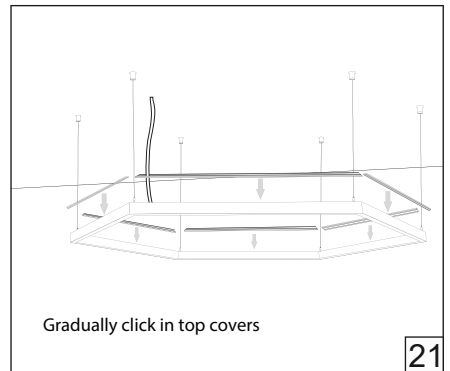

13

14

15

16

17

18

19

20

21

22