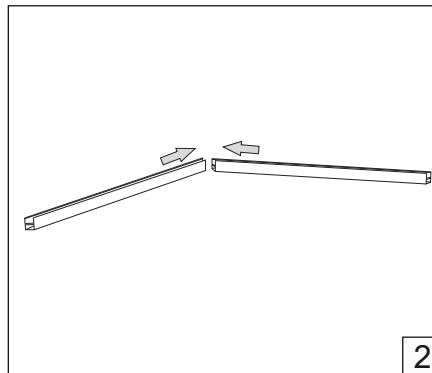

# NEMAN SHAPE PENDANT

**HOLECTRON**

Installation guide

- For indoor use only.
- Product installation must be carried out by a qualified professional.
- Before installing make sure, that electrical power is turned **OFF**.
- Before installing make sure, that the fixing area can bear the total weight of the luminaire.
- Pay attention to polarity when connecting (installing) the product.
- Do not operate if the luminaire has been damaged.
- To protect the surface from dirt and fingerprints, we recommend the use of protective gloves during installation.
- Product warranty does not cover any damage caused by faulty installation and/or misuse.
- For further information, please contact the manufacturer.