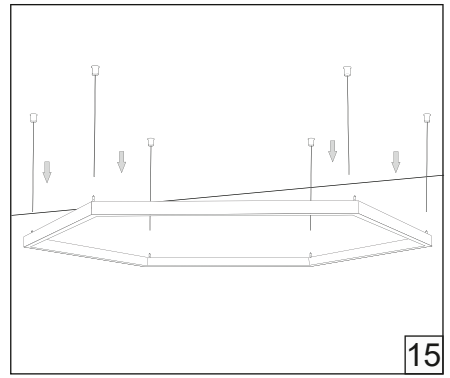

13

14

15

16

17

18

19

20

21

22