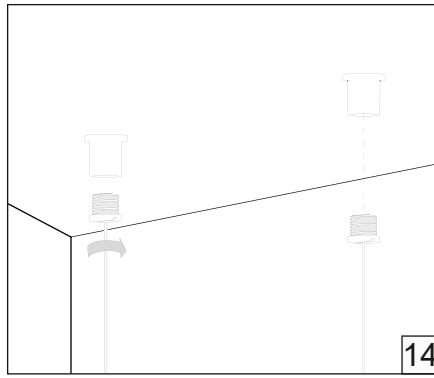

13

14

15

16

17

18

19

20

21

22