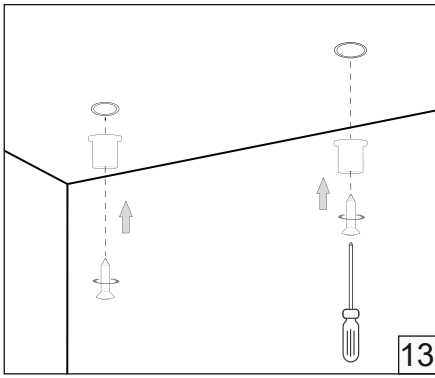

# NEMAN SHAPE PENDANT

**HOLECTRON**

Installation guide

- For indoor use only.
- Product installation must be carried out by a qualified professional.
- Before installing make sure, that electrical power is turned **OFF**.
- Before installing make sure, that the fixing area can bear the total weight of the luminaire.
- Pay attention to polarity when connecting (installing) the product.
- Do not operate if the luminaire has been damaged.
- To protect the surface from dirt and fingerprints, we recommend the use of protective gloves during installation.
- Product warranty does not cover any damage caused by faulty installation and/or misuse.
- For further information, please contact the manufacturer.